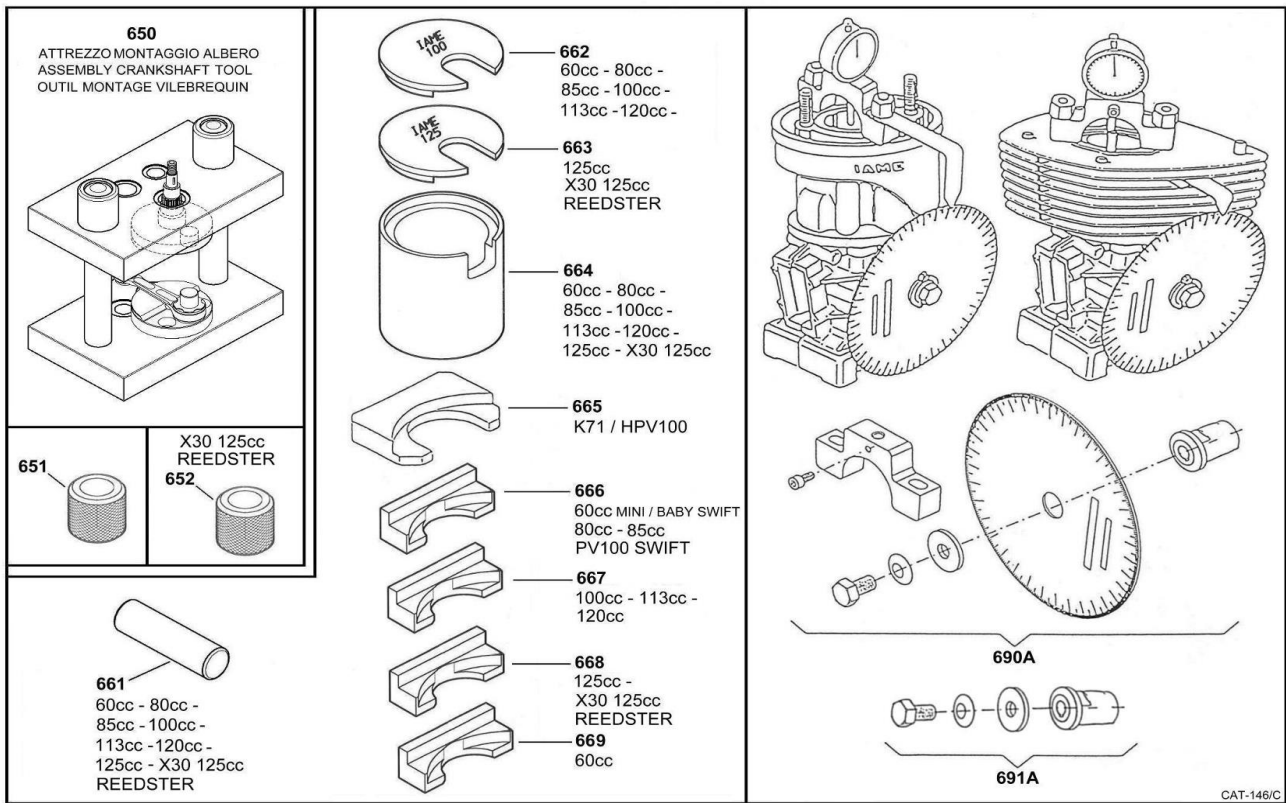

CAT-236

POS	COD	DESCR	PRICE
097	A-60595B	CLUTCH GUARD TaG	52.05
098	00048-K	KIT OF 20 ALLEN SCREWS 6x40	7.17
100A	A-61840A-C	'07 MINI/BABY Z10 CLUTCH ASSY	292.42
100A	A-61841A-C	'07 MINI/BABY Z11 CLUTCH ASSY	292.42
101A	A-61550A-C	DRUM W/SPORC. Z10 MINI '07	140.97
101A	A-61551A-C	DRUM W/SPROC. Z11 MINI'07	140.97
102	A-61550A	DRUM MINI/BABY-SW '07	93.27
105	A-60840B	PADDED HUB 60cc/62cc	158.19
110	A-60830	STARTER WHEEL Z66	66.00
111	00161-K	KIT OF 20 HEX. SCREWS 6x12	7.17
115	D-75573	EXTERNAL WASHER	3.56
116	D-75565	THRUST INT.WASHER H=1,8mm	5.08
118A	X30125554-C	SPROCKET Z10 W/SCREWS	68.03
118A	X30125555-C	SPROCKET Z11 W/SCREWS	68.03
119	D-75570	STARTER NUT TaG	7.13
123	D-75598	CLUTCH ROLLER CAGE TaG	13.33
124	A-60560	LOCKING NUT TaG	9.52
125	D-75563	WASHER CONED SAF. TaG	5.08

POS	COD	DESCR	PRICE
650	10110A	CRANKSHAFT ASSY TOOL	1,956.82
651	10150	CRANK-PIN 18mm BUSH	73.15
661	10107	CRANK-PIN PUSHER	11.66
662	10103	CRANKSHAFT PLATE 60/85/100cc	100.61
664	10100	CRANKSH. DISASSY SUPPORT	167.09
666	10108	CRANKSHAFT INSERT60/85/PV100SW	54.29
690A	10820A	TIMING GROUP TaG/REEDSTER	130.03
691A	10828-C	TAG COMPL.TIMING GROUP M10	53.38