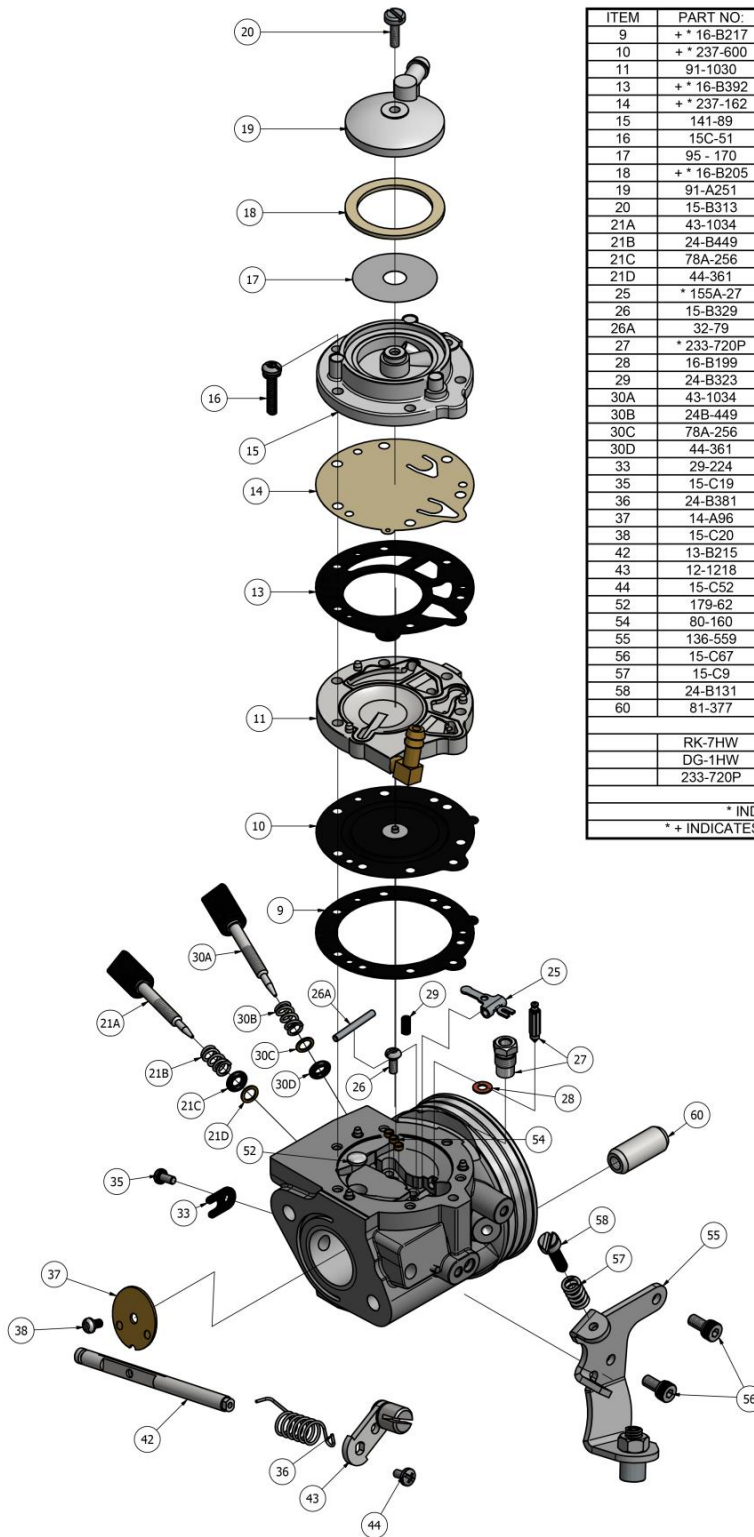

CARBURETTOR DESCRIPTION AND SKETCH OF PARTS

HW-31A

ITEM	PART NO:	DESCRIPTION	QTY
9	+ * 16-B217	DIAPHRAGM GASKET	1
10	+ * 237-600	DIAPHRAGM	1
11	91-1030	DIAPHRAGM COVER	1
13	+ * 16-B392	FUEL PUMP GASKET	1
14	+ * 237-162	FUEL PUMP DIAPHRAGM	1
15	141-89	FUEL PUMP BODY	1
16	15C-51	FUEL PUMP BODY SCREW	6
17	95 - 170	FUEL STRAINER SCREEN	1
18	+ * 16-B205	FUEL STRAINER COVER GASKET	1
19	91-A251	FUEL STRAINER COVER	1
20	15-B313	FUEL STRAINER COVER RETAINING SCREW	1
21A	43-1034	IDLE MIXTURE SCREW	1
21B	24-B449	IDLE MIXTURE SCREW SPRING	1
21C	78A-256	IDLE MIXTURE SCREW WASHER	1
21D	44-361	IDLE MIXTURE SCREW PACKING	1
25	* 155A-27	INLET CONTROL LEVER	1
26	15-B329	FULCRUM LEVER SCREW	1
26A	32-79	FULCRUM LEVER PIN	1
27	* 233-720P	INLET NEEDLE & SEAT SET	1
28	16-B199	INLET SEAT GASKET	1
29	24-B323	INLET TENSION SPRING	1
30A	43-1034	HIGH SPEED MIXTURE SCREW	1
30B	24B-449	HIGH SPEED MIXTURE SCREW SPRING	1
30C	78A-256	HIGH SPEED MIXTURE SCREW WASHER	1
30D	44-361	HIGH SPEED MIXTURE SCREW PACKING	1
33	29-224	THROTTLE SHAFT CLIP	1
35	15-C19	THROTTLE SHAFT CLIP RETAINING SCREW	1
36	24-B381	THROTTLE RETURN SPRING	1
37	14-A96	THROTTLE SHUTTER	1
38	15-C20	THROTTLE SHUTTER SCREW	1
42	13-B215	THROTTLE SHAFT	1
43	12-1218	THROTTLE LEVER ASSEMBLY	1
44	15-C52	THROTTLE LEVER RETAINING SCREW	1
52	179-62	WELCH PLUG	1
54	80-160	MAIN PLUG	3
55	136-559	CABLE BRACKET	1
56	15-C67	CABLE BRACKET RETAINING SCREW	2
57	15-C9	LIMITER SCREW	2
58	24-B131	LIMITER SPRING	2
60	81-377	CARBURETTOR MOUNTING NUT	2
	RK-7HW	REPAIR KIT	
	DG-1HW	DIAPHRAGM & GASKET (STANDARD)	
	233-720P	INLET NEEDLE & SEAT SET	
* INDICATES CONTENTS OF REPAIR KIT			
* + INDICATES CONTENTS OF DIAPHRAGM & GASKET SET			

Clash Industrial Estate - Tralee - Ireland
www.tillotson-racing.com