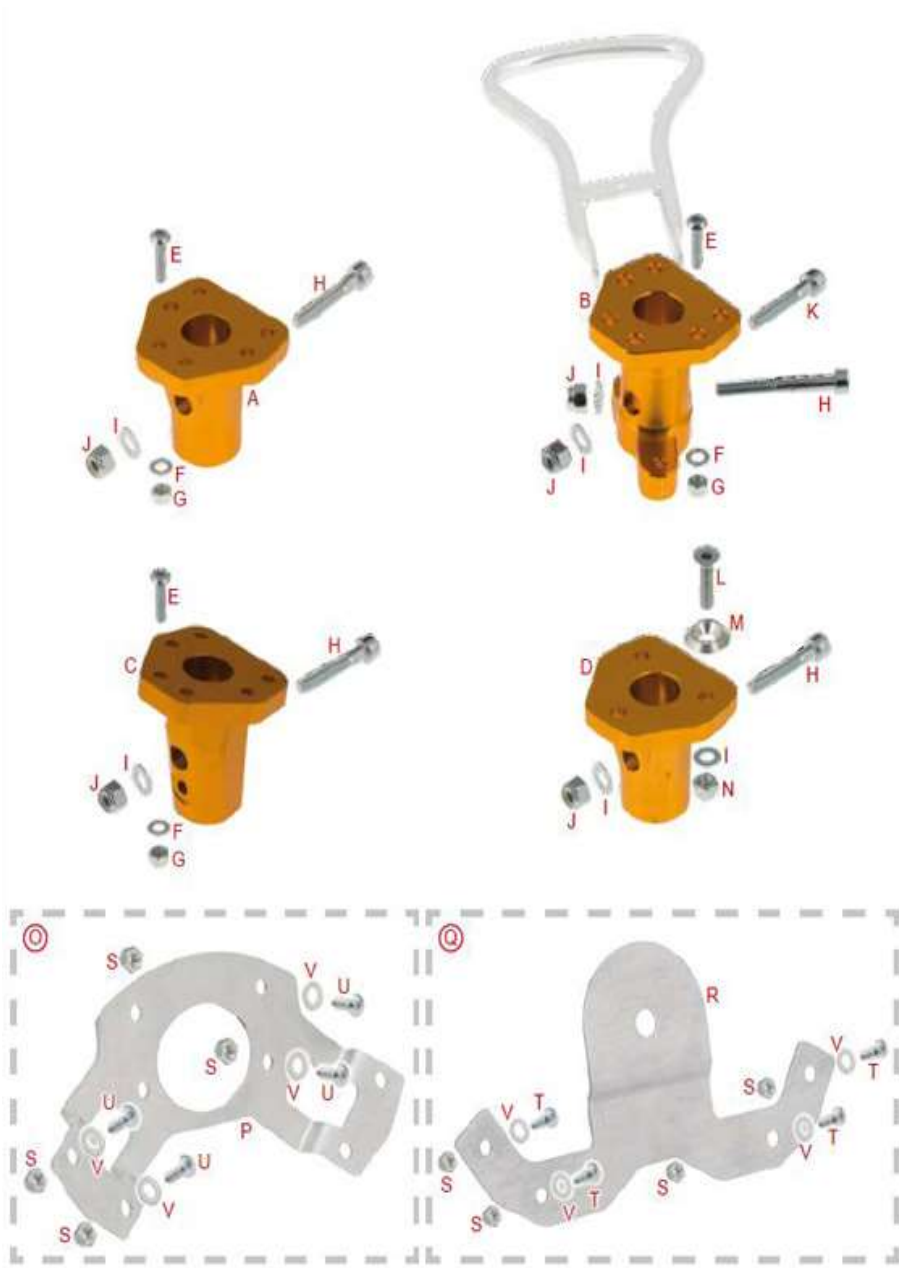

OTK Steering Wheel and Hub

OTK Steering Wheel and Hub Prices

	0083.A0	3 Hole Steering Wheel for Micro	130.65
	0083.BA	6 Hole Tony Kart Steering Wheel in Alcantara	263.25
	0083.BB	6 Holes Tony Kart Steering Wheel in Alcantara Handle 35mm	263.25
	0083.BPI	6 Holes Tony Kart Steering Wheel in Alcantara for Tele Handle 33mm	516.75
	0083.BPI35	6 Holes Tony Kart Steering Wheel in Alcantara for Tele Handle 35mm	516.75
	0083.KA	6 Holes Kosmic Steering Wheel in Alcantara	263.25
	0083.KAPI	6 Holes Kosmic Steering Wheel in Alcantara for Tele Handle 33mm	516.75
	0083.KAPI35	6 Holes Kosmic Steering Wheel in Alcantara for Tele Handle 35mm	516.75
	0083.FA	6 Holes FA Steering Wheel in Alcantara	263.25
	0083.EA	6 Holes Exprit Steering Wheel in Alcantara	263.25
A	0084.BAA	Aluminum Steering Wheel Hub, 6 Hole	58.50
B	0084.ABA	Aluminum Steering Wheel Hub, 6 Hole w/ Clutch Lever Support	79.95
C	0084.BAIA	Aluminum Steering Wheel Hub, Angled, 6 Hole	103.35
D	0084.BAB	Aluminum Steering Wheel Hub, 3 Hole	58.50
E	V.TB5X25F	M5x25 Button Head Bolt, Drilled (for BS6 System)	2.08
E	V.TB5X45F	M5x45 Button Head Bolt, Drilled (for BS7 System)	2.28
F	R.P.5X11	Washer M5x11 (10 pcs)	0.88
G	D.M5A.B	Short M5 Lock Nut (10 pcs)	2.34
H	V.TCE6X40F	M6x40 SHCS, Drilled (10 pcs)	17.88
I	R.P6X12	Washer M6x12	0.18
J	D.M6A.A	Tall M6 Lock Nut	0.29
K	V.TCE6X50	M6x50 SHCS	
L	V.TPSCEI6X30F	M6x30 FHAB, Drilled (10 pcs)	19.83
M		Aluminum Conical Washer M6	1.82
N	D.M6A.B	Short M6 Lock Nut	0.26
O	0083.COAKIT	Complete PI Support Kit	67.08
Q	0083.COBKIT	Mychron, AIM Unipro Steering Wheel Tach Bracket	67.08