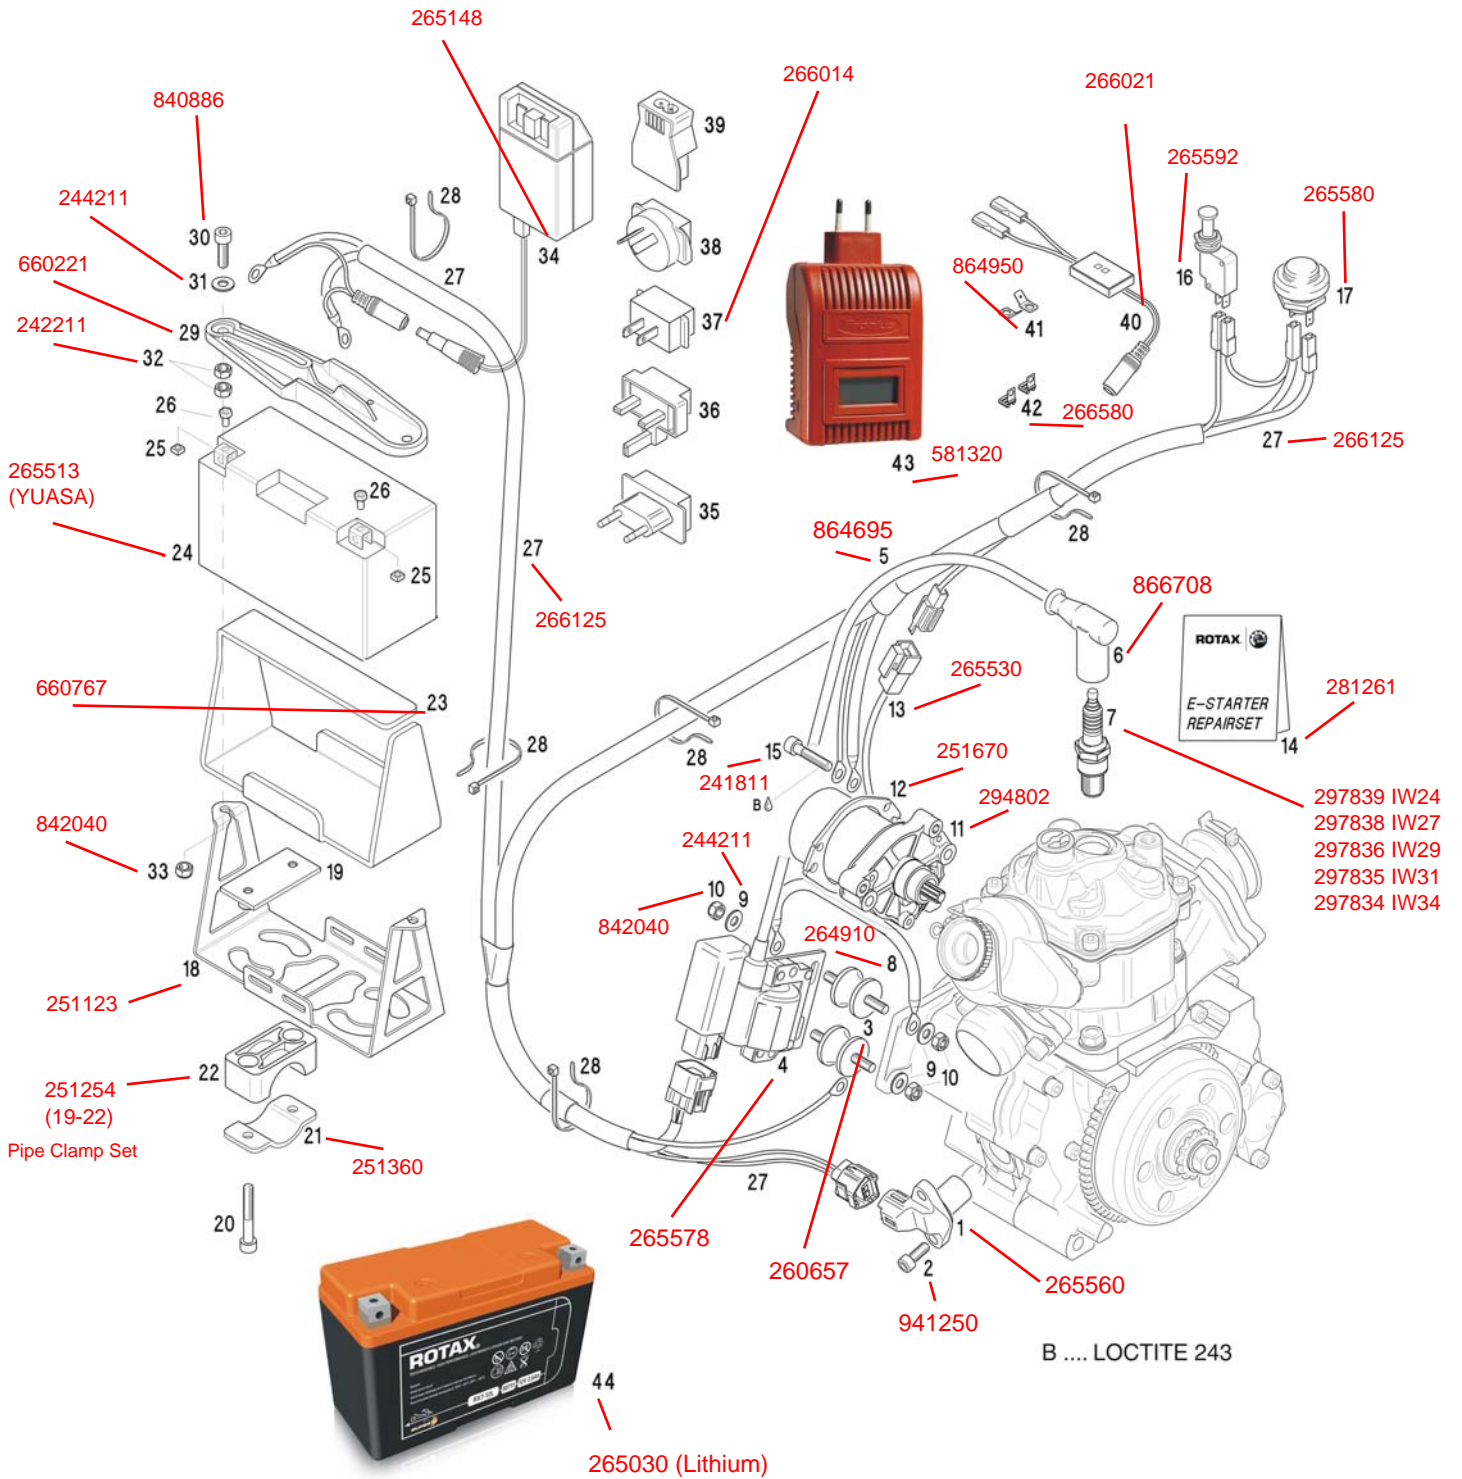

GO ROTAX

FR 125 Max Engine

2012 Part Diagrams

XPS® KART TEC KART GEAR OIL
Part No: 25113 Contents: 100 ml

51) 942674 52) 250311

- B LOCTITE 243
- C LOCTITE 648
- Q SILASTIC 732 RTV

EMPFOHLEN / RECOMMENDED

XPS® KART TEC INSTANT GASKET BLACK
Part No: 25151 Contents: 200 ml

- B LOCTITE 243
- C LOCTITE 648
- I LITHIUM-BASE GREASE
- J CHAIN SPRAY

EMPFOHLEN / RECOMMENDED

XPS® KART TEC WHITE CHAIN SPRAY
 Part No: 25112 Contents: 500 ml
 XPS® KART TEC SYNTHETIC CHAIN SPRAY
 Part No: 25108 Contents: 500 ml

XPS® KART TEC INSTANT GASKET BLACK
Part No: 25151 Contents: 200 ml

281556

XPS® KART TEC 2 Stroke Synthetic Oil
Part No: 297460 Contents: 946 ml (1 U.S. QT)

XPS® KART TEC SYNTHETIC CHAIN SPRAY
Part No: 25108 Contents: 500 ml

**XPS® KART TEC KART CLEANER
+ PRESSURE SPRAYER**
Part No: 25501 Contents: 5 Ltr.
Part No: 25935 Capacity: 1,5 Ltr

XPS® KART TEC INSTANT GASKET BLACK
Part No: 25151 Contents: 200 ml