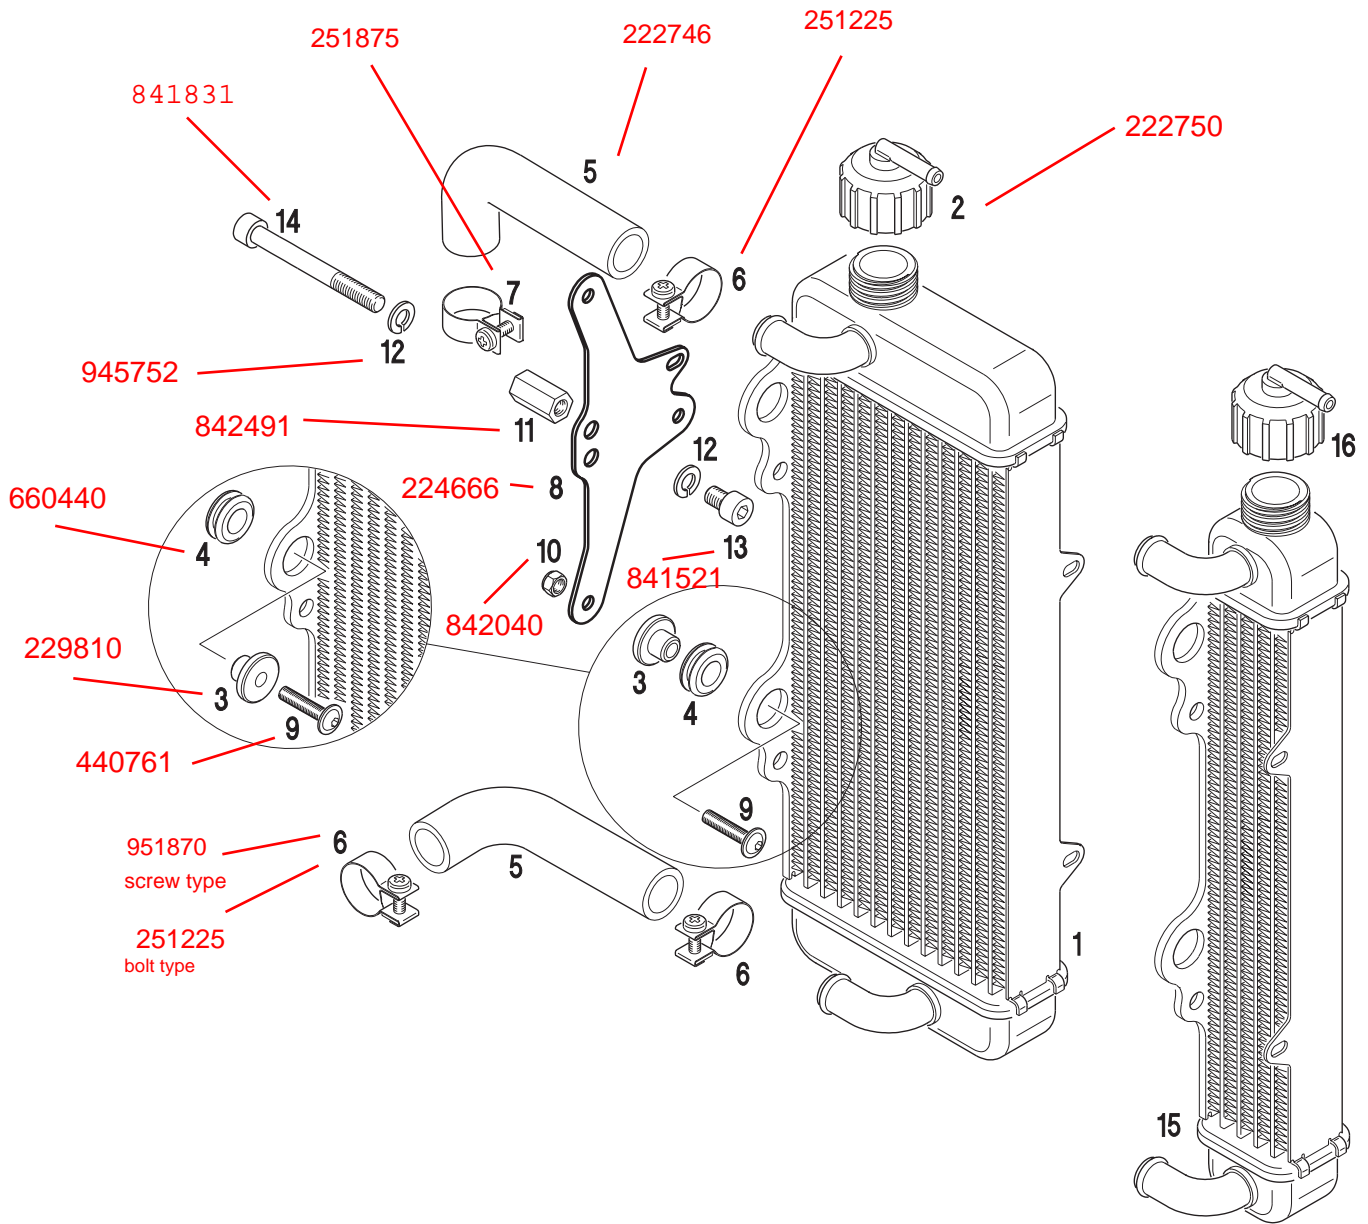

GO ROTAX

FR 125 Max Engine

2012 Part Diagrams

XPS® KART TEC KART GEAR OIL
Part No: 25113 Contents: 100 ml

51) 942674 52) 250311

- B LOCTITE 243
- C LOCTITE 648
- Q SILASTIC 732 RTV

EMPFOHLEN / RECOMMENDED

XPS® KART TEC INSTANT GASKET BLACK
Part No: 25151 Contents: 200 ml

- B LOCTITE 243
- C LOCTITE 648
- I LITHIUM-BASE GREASE
- J CHAIN SPRAY

EMPFOHLEN / RECOMMENDED

XPS® KART TEC WHITE CHAIN SPRAY
 Part No: 25112 Contents: 500 ml
 XPS® KART TEC SYNTHETIC CHAIN SPRAY
 Part No: 25108 Contents: 500 ml

- 15) 281476 (Micro Max Jet Kit)
 281471 (145 - 158)
 281470 (160 - 172)
 281472 (175 - 188)
 281473 (132 - 142)
 281474 (190 - 200)
- Can also be ordered individually.

Q SILASTIC 732 RTV

EMPFOHLEN / RECOMMENDED

XPS® KART TEC INSTANT GASKET BLACK
Part No: 25151 Contents: 200 ml

281556

XPS® KART TEC 2 Stroke Synthetic Oil
Part No: 297460 Contents: 946 ml (1 U.S. QT)

XPS® KART TEC SYNTHETIC CHAIN SPRAY
Part No: 25108 Contents: 500 ml