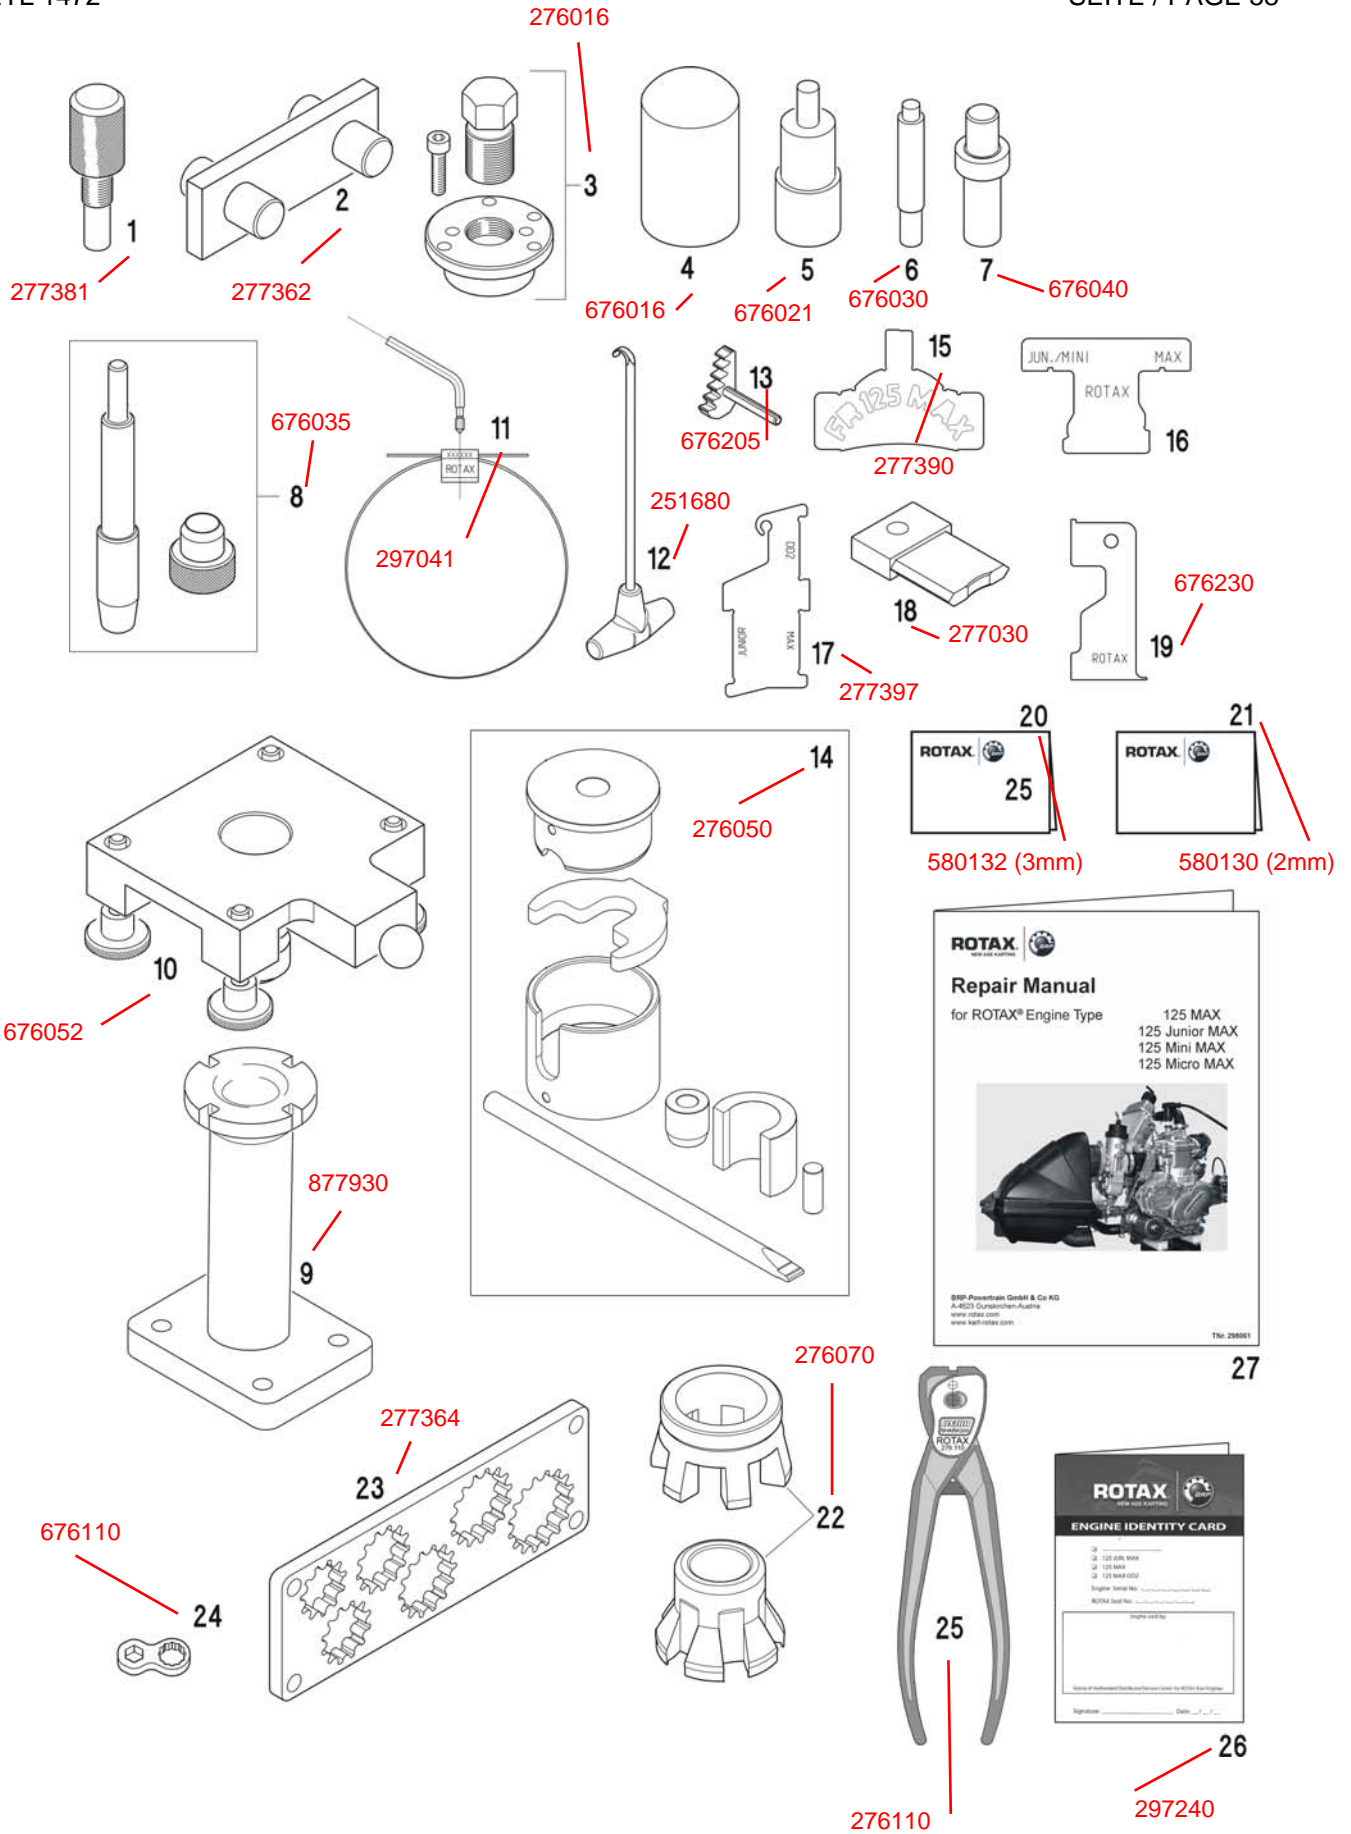

GO ROTAX

FR 125 Max Engine

2012 Part Diagrams

XPS® KART TEC KART GEAR OIL
Part No: 25113 Contents: 100 ml

51) 942674 52) 250311

- B LOCTITE 243
- C LOCTITE 648
- Q SILASTIC 732 RTV

EMPFOHLEN / RECOMMENDED

XPS® KART TEC INSTANT GASKET BLACK
Part No: 25151 Contents: 200 ml

- B LOCTITE 243
- C LOCTITE 648
- I LITHIUM-BASE GREASE
- J CHAIN SPRAY

EMPFOHLEN / RECOMMENDED

XPS® KART TEC WHITE CHAIN SPRAY
 Part No: 25112 Contents: 500 ml
 XPS® KART TEC SYNTHETIC CHAIN SPRAY
 Part No: 25108 Contents: 500 ml

XPS® KART TEC INSTANT GASKET BLACK
Part No: 25151 Contents: 200 ml

281556

XPS® KART TEC 2 Stroke Synthetic Oil
Part No: 297460 Contents: 946 ml (1 U.S. QT)

XPS® KART TEC SYNTHETIC CHAIN SPRAY
Part No: 25108 Contents: 500 ml