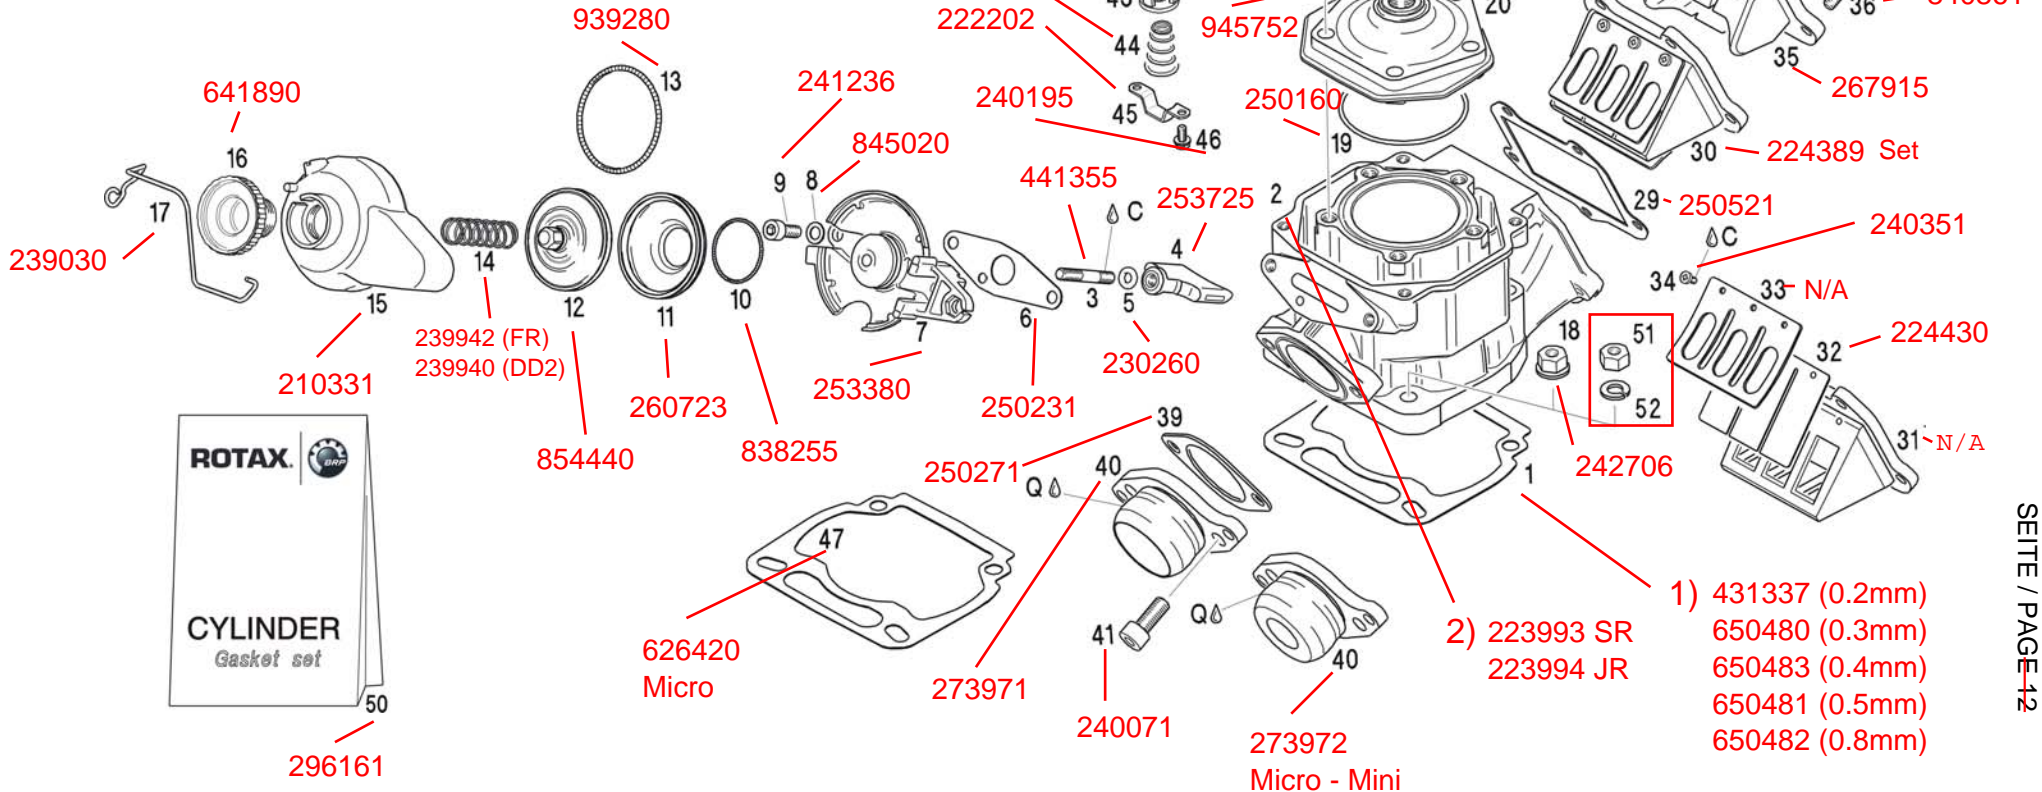

GO ROTAX

FR 125 Max Engine

2012 Part Diagrams

XPS® KART TEC KART GEAR OIL
Part No: 25113 Contents: 100 ml

51) 942674 52) 250311

- B LOCTITE 243
- C LOCTITE 648
- Q SILASTIC 732 RTV

EMPFOHLEN / RECOMMENDED

XPS® KART TEC INSTANT GASKET BLACK
Part No: 25151 Contents: 200 ml

- B LOCTITE 243
- C LOCTITE 648
- I LITHIUM-BASE GREASE
- J CHAIN SPRAY

EMPFOHLEN / RECOMMENDED

XPS® KART TEC WHITE CHAIN SPRAY
 Part No: 25112 Contents: 500 ml
 XPS® KART TEC SYNTHETIC CHAIN SPRAY
 Part No: 25108 Contents: 500 ml

XPS® KART TEC INSTANT GASKET BLACK
Part No: 25151 Contents: 200 ml

281556

XPS® KART TEC 2 Stroke Synthetic Oil
Part No: 297460 Contents: 946 ml (1 U.S. QT)

XPS® KART TEC SYNTHETIC CHAIN SPRAY
Part No: 25108 Contents: 500 ml

**XPS® KART TEC KART CLEANER
+ PRESSURE SPRAYER**
Part No: 25501 Contents: 5 Ltr.
Part No: 25935 Capacity: 1,5 Ltr

XPS® KART TEC INSTANT GASKET BLACK
Part No: 25151 Contents: 200 ml