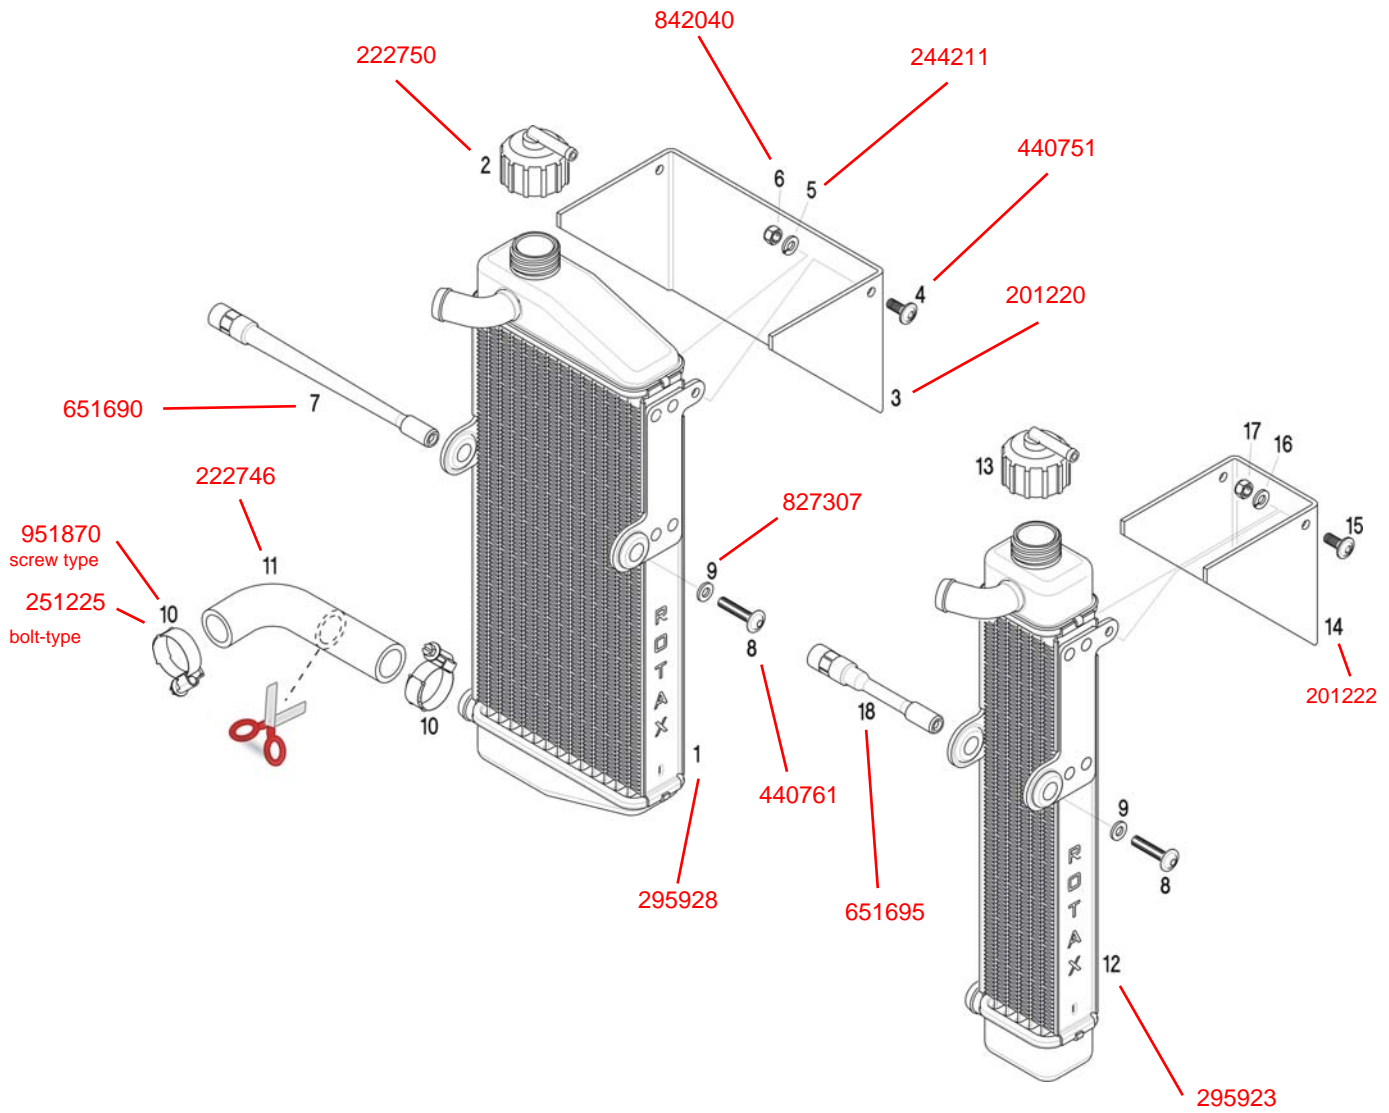

GO ROTAX

FR 125 Max Engine

2012 Part Diagrams

XPS® KART TEC KART GEAR OIL
Part No: 25113 Contents: 100 ml

51) 942674 52) 250311

- B LOCTITE 243
- C LOCTITE 648
- Q SILASTIC 732 RTV

EMPFOHLEN / RECOMMENDED

XPS® KART TEC INSTANT GASKET BLACK
Part No: 25151 Contents: 200 ml

- B LOCTITE 243
- C LOCTITE 648
- I LITHIUM-BASE GREASE
- J CHAIN SPRAY

EMPFOHLEN / RECOMMENDED

XPS® KART TEC WHITE CHAIN SPRAY
 Part No: 25112 Contents: 500 ml
 XPS® KART TEC SYNTHETIC CHAIN SPRAY
 Part No: 25108 Contents: 500 ml

- 15) 281476 (Micro Max Jet Kit)
 281471 (145 - 158)
 281470 (160 - 172)
 281472 (175 - 188)
 281473 (132 - 142)
 281474 (190 - 200)
- Can also be ordered individually.

Q SILASTIC 732 RTV

EMPFOHLEN / RECOMMENDED

XPS® KART TEC INSTANT GASKET BLACK
Part No: 25151 Contents: 200 ml

281556

XPS® KART TEC 2 Stroke Synthetic Oil
Part No: 297460 Contents: 946 ml (1 U.S. QT)

XPS® KART TEC SYNTHETIC CHAIN SPRAY
Part No: 25108 Contents: 500 ml