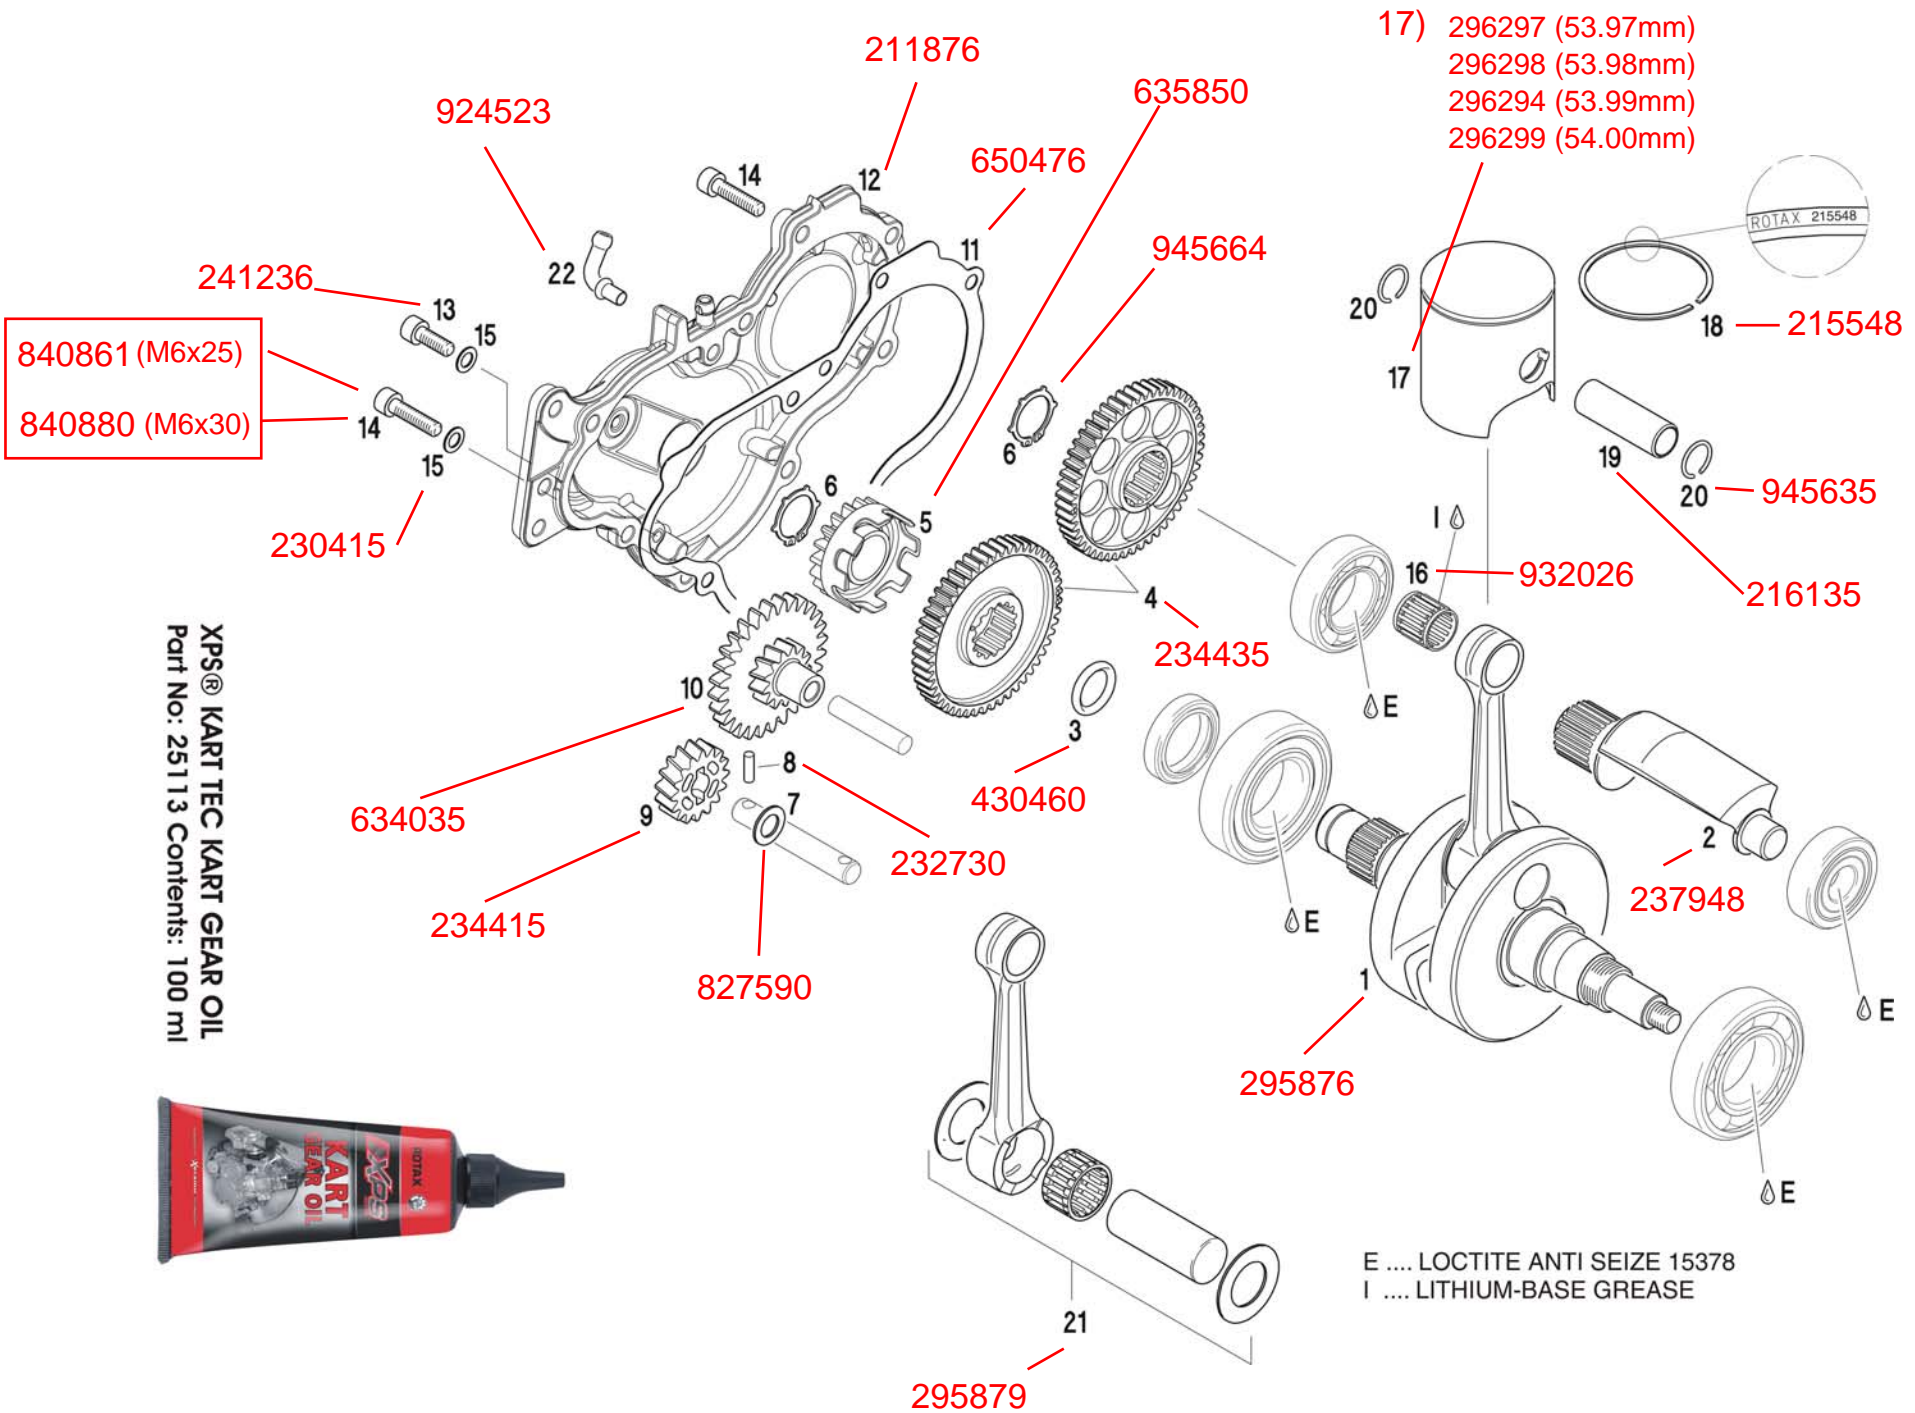

GO ROTAX

FR 125 Max Engine

2012 Part Diagrams

XPS® KART TEC KART GEAR OIL
Part No: 25113 Contents: 100 ml

51) 942674 52) 250311

- B LOCTITE 243
- C LOCTITE 648
- Q SILASTIC 732 RTV

EMPFOHLEN / RECOMMENDED

XPS® KART TEC INSTANT GASKET BLACK
Part No: 25151 Contents: 200 ml

- B LOCTITE 243
- C LOCTITE 648
- I LITHIUM-BASE GREASE
- J CHAIN SPRAY

EMPFOHLEN / RECOMMENDED

XPS® KART TEC WHITE CHAIN SPRAY
 Part No: 25112 Contents: 500 ml
 XPS® KART TEC SYNTHETIC CHAIN SPRAY
 Part No: 25108 Contents: 500 ml

XPS® KART TEC INSTANT GASKET BLACK
Part No: 25151 Contents: 200 ml

281556

XPS® KART TEC 2 Stroke Synthetic Oil
Part No: 297460 Contents: 946 ml (1 U.S. QT)

XPS® KART TEC SYNTHETIC CHAIN SPRAY
Part No: 25108 Contents: 500 ml

**XPS® KART TEC KART CLEANER
+ PRESSURE SPRAYER**
Part No: 25501 Contents: 5 Ltr.
Part No: 25935 Capacity: 1,5 Ltr

XPS® KART TEC INSTANT GASKET BLACK
Part No: 25151 Contents: 200 ml