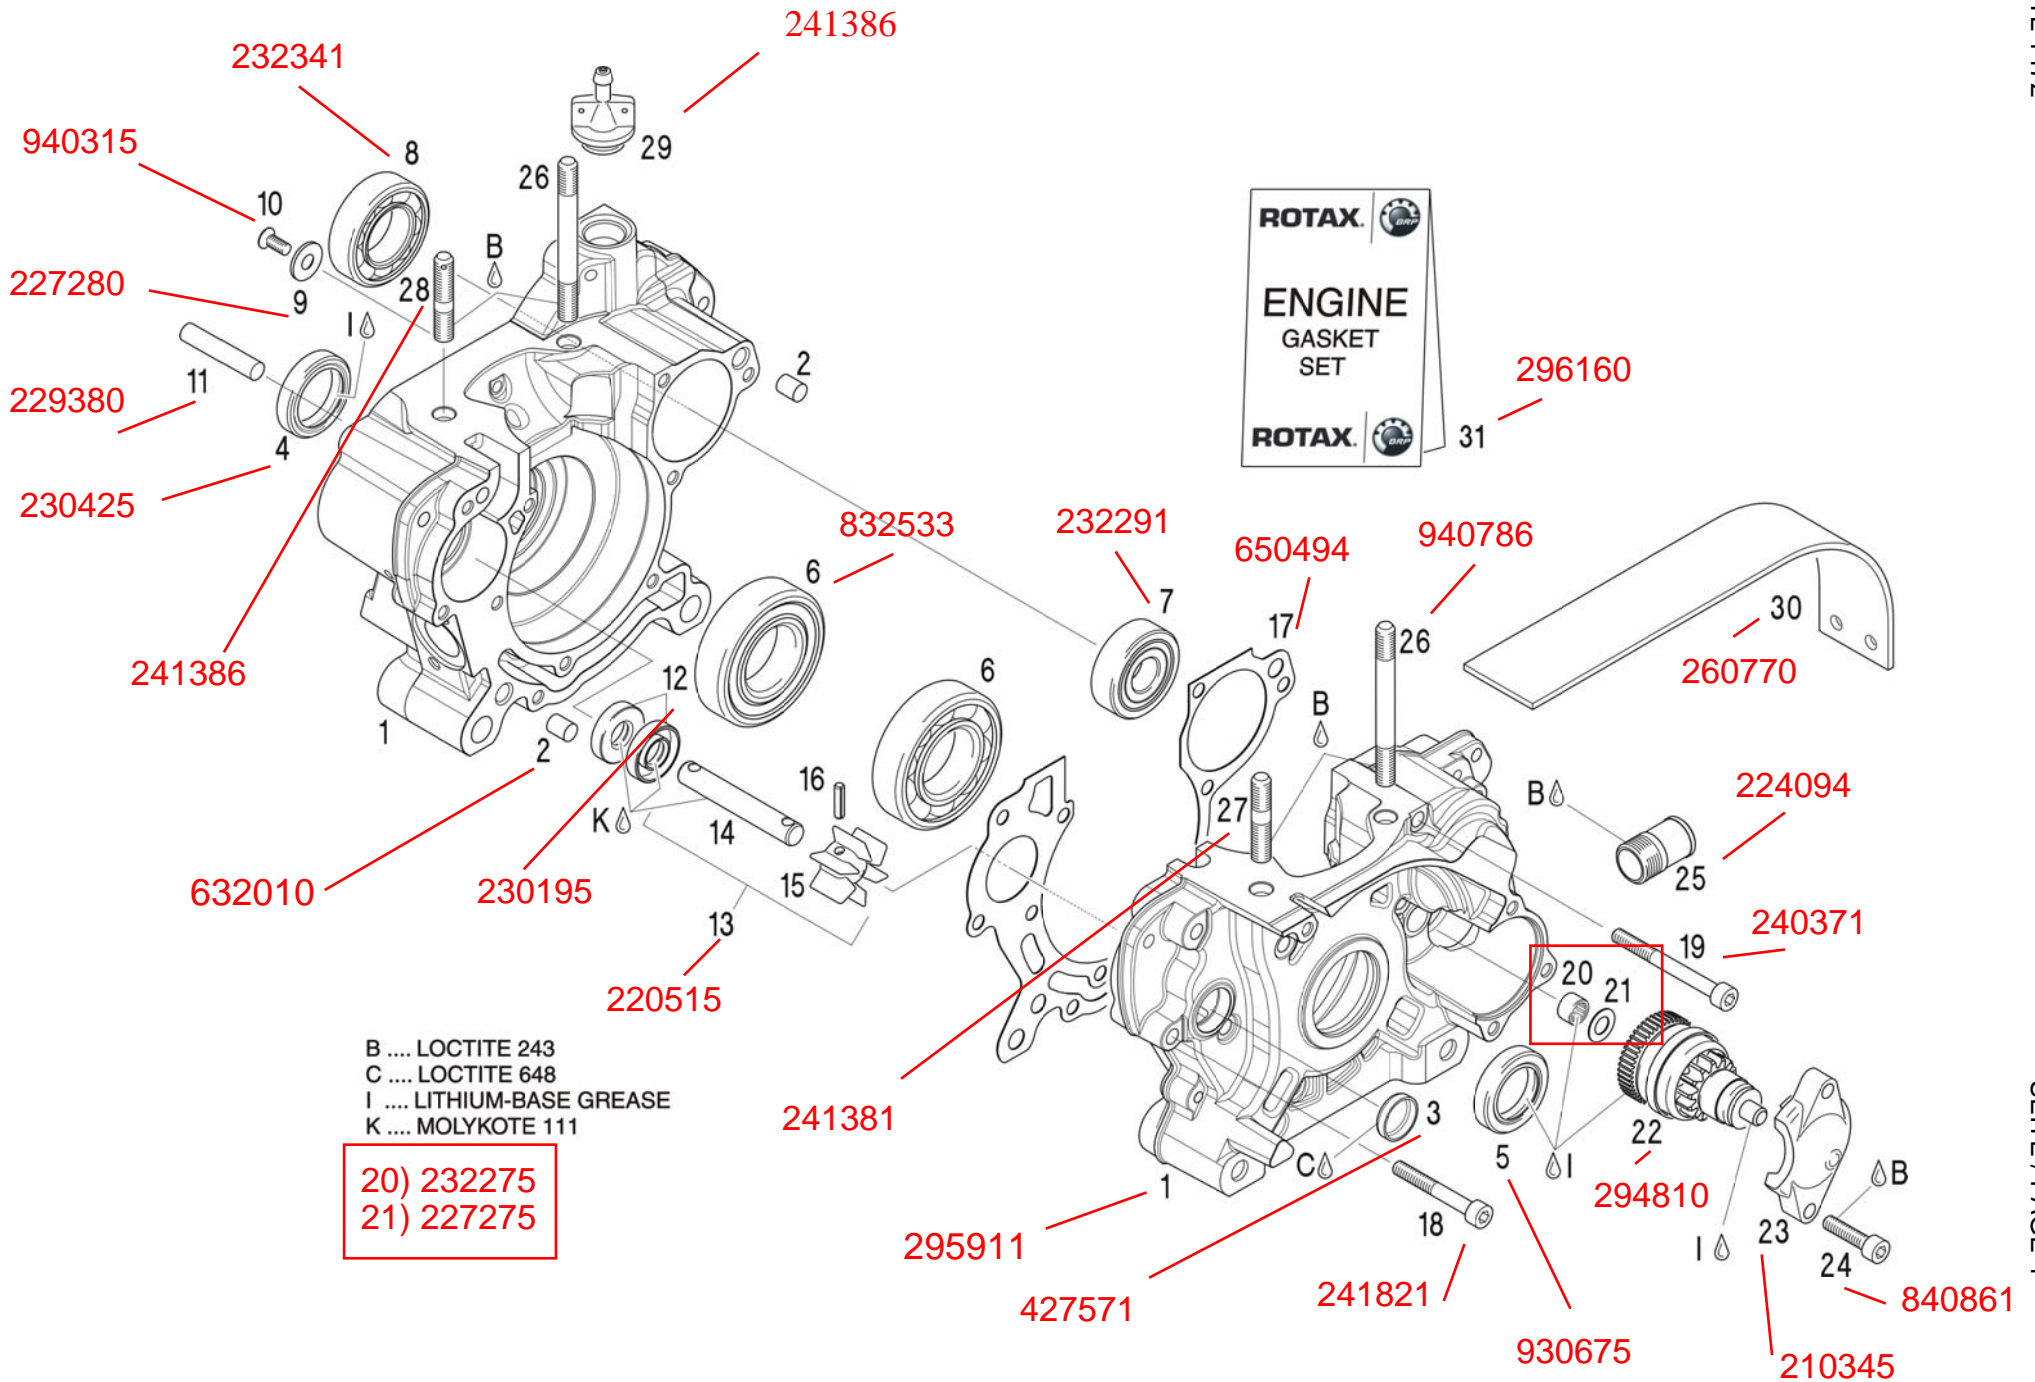

GO ROTAX

FR 125 Max Engine

2012 Part Diagrams

XPS® KART TEC KART GEAR OIL
Part No: 25113 Contents: 100 ml

51) 942674 52) 250311

- B LOCTITE 243
- C LOCTITE 648
- Q SILASTIC 732 RTV

EMPFOHLEN / RECOMMENDED

XPS® KART TEC INSTANT GASKET BLACK
Part No: 25151 Contents: 200 ml

- B LOCTITE 243
- C LOCTITE 648
- I LITHIUM-BASE GREASE
- J CHAIN SPRAY

EMPFOHLEN / RECOMMENDED

XPS® KART TEC WHITE CHAIN SPRAY
 Part No: 25112 Contents: 500 ml
 XPS® KART TEC SYNTHETIC CHAIN SPRAY
 Part No: 25108 Contents: 500 ml

- 15) 281476 (Micro Max Jet Kit)
 281471 (145 - 158)
 281470 (160 - 172)
 281472 (175 - 188)
 281473 (132 - 142)
 281474 (190 - 200)
- Can also be ordered individually.

Q SILASTIC 732 RTV

EMPFOHLEN / RECOMMENDED

XPS® KART TEC INSTANT GASKET BLACK
Part No: 25151 Contents: 200 ml

281556

XPS® KART TEC 2 Stroke Synthetic Oil
Part No: 297460 Contents: 946 ml (1 U.S. QT)

XPS® KART TEC SYNTHETIC CHAIN SPRAY
Part No: 25108 Contents: 500 ml