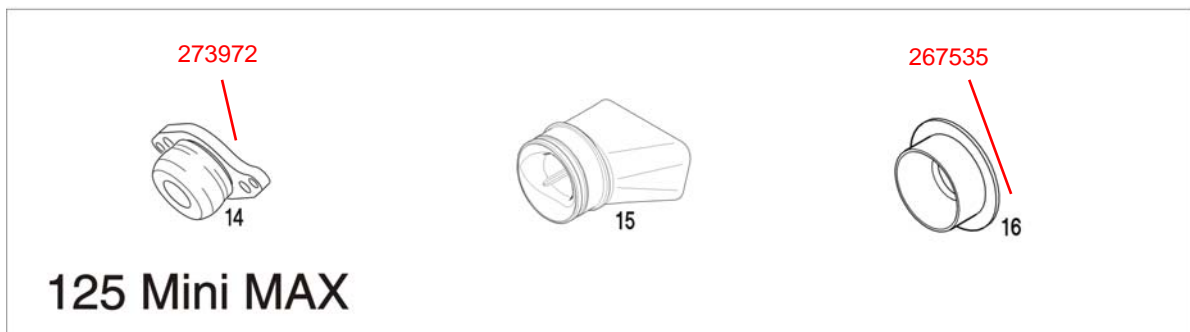

- 15) 281476 (Micro Max Jet Kit)
 281471 (145 - 158)
 281470 (160 - 172)
 281472 (175 - 188)
 281473 (132 - 142)
 281474 (190 - 200)
- Can also be ordered individually.

Q SILASTIC 732 RTV

EMPFOHLEN / RECOMMENDED

XPS® KART TEC INSTANT GASKET BLACK
Part No: 25151 Contents: 200 ml

281556

XPS® KART TEC 2 Stroke Synthetic Oil
Part No: 297460 Contents: 946 ml (1 U.S. QT)

XPS® KART TEC SYNTHETIC CHAIN SPRAY
Part No: 25108 Contents: 500 ml