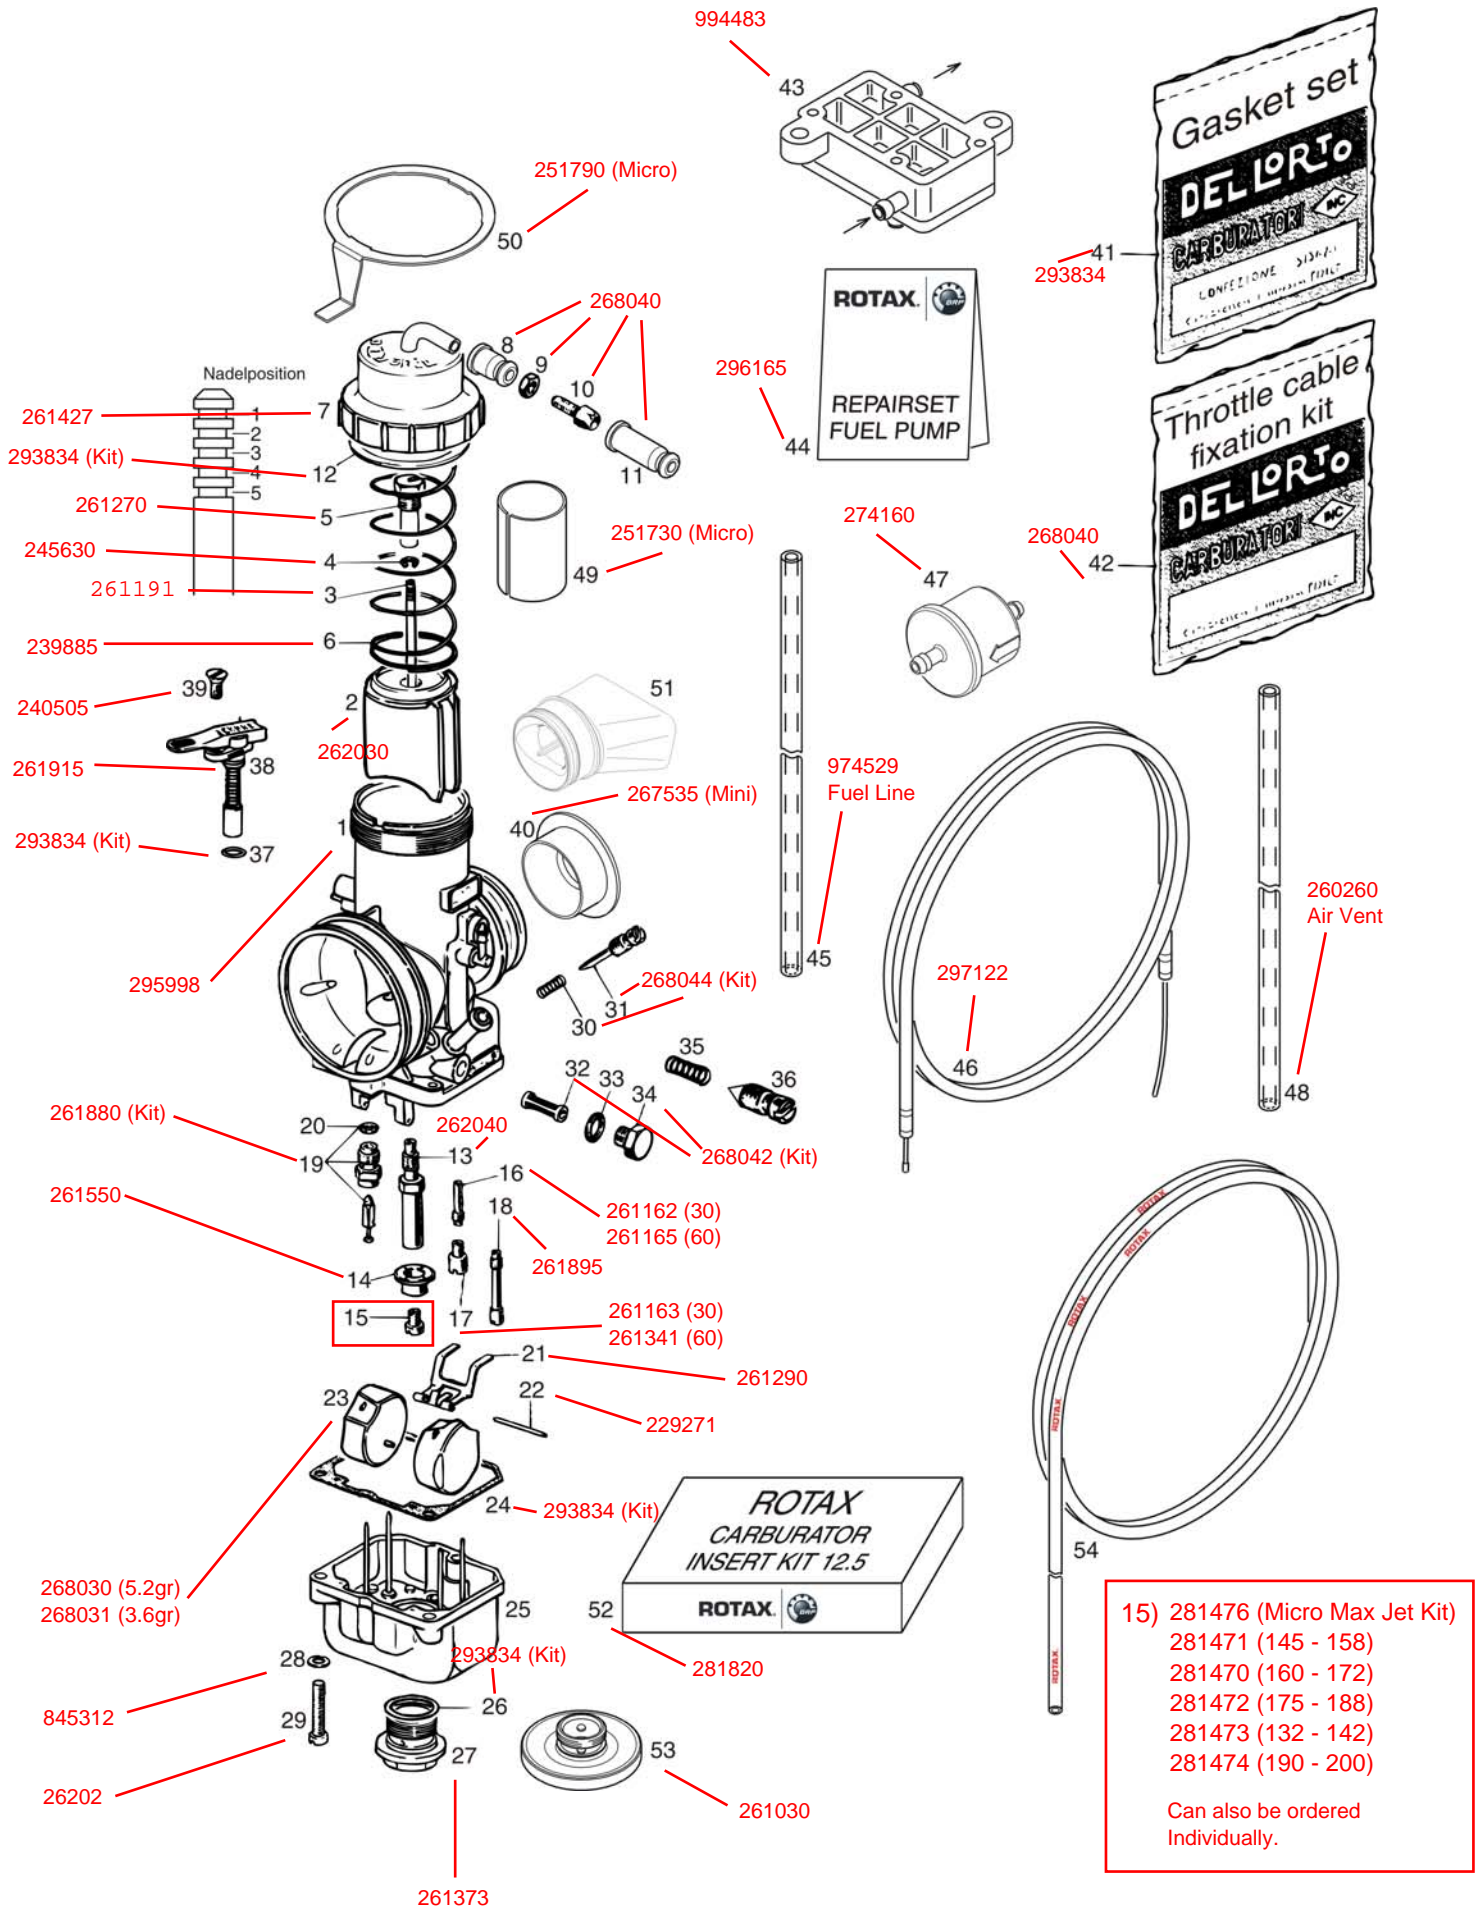

GO ROTAX

FR 125 Max Engine

2012 Part Diagrams

XPS® KART TEC KART GEAR OIL
Part No: 25113 Contents: 100 ml

51) 942674 52) 250311

- B LOCTITE 243
- C LOCTITE 648
- Q SILASTIC 732 RTV

EMPFOHLEN / RECOMMENDED

XPS® KART TEC INSTANT GASKET BLACK
Part No: 25151 Contents: 200 ml

- B LOCTITE 243
- C LOCTITE 648
- I LITHIUM-BASE GREASE
- J CHAIN SPRAY

EMPFOHLEN / RECOMMENDED

XPS® KART TEC WHITE CHAIN SPRAY
 Part No: 25112 Contents: 500 ml
 XPS® KART TEC SYNTHETIC CHAIN SPRAY
 Part No: 25108 Contents: 500 ml

XPS® KART TEC INSTANT GASKET BLACK
Part No: 25151 Contents: 200 ml

281556

XPS® KART TEC 2 Stroke Synthetic Oil
Part No: 297460 Contents: 946 ml (1 U.S. QT)

XPS® KART TEC SYNTHETIC CHAIN SPRAY
Part No: 25108 Contents: 500 ml

**XPS® KART TEC KART CLEANER
+ PRESSURE SPRAYER**
Part No: 25501 Contents: 5 Ltr.
Part No: 25935 Capacity: 1,5 Ltr

XPS® KART TEC INSTANT GASKET BLACK
Part No: 25151 Contents: 200 ml