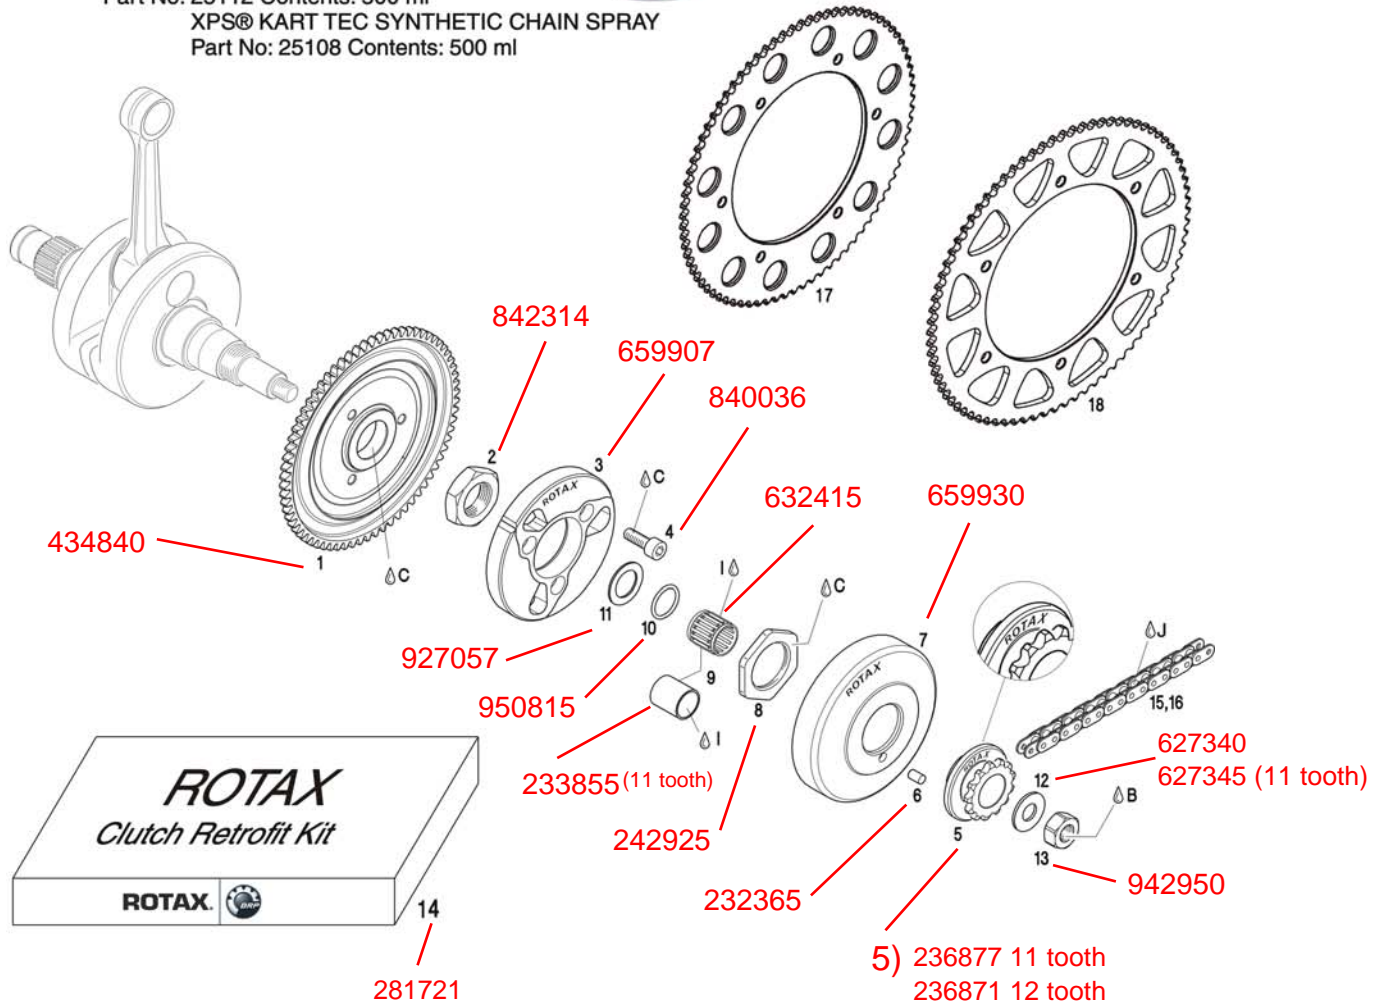

GO ROTAX

FR 125 Max Engine

2012 Part Diagrams

XPS® KART TEC KART GEAR OIL
Part No: 25113 Contents: 100 ml

51) 942674 52) 250311

- B LOCTITE 243
- C LOCTITE 648
- Q SILASTIC 732 RTV

EMPFOHLEN / RECOMMENDED

XPS® KART TEC INSTANT GASKET BLACK
Part No: 25151 Contents: 200 ml

- B LOCTITE 243
- C LOCTITE 648
- I LITHIUM-BASE GREASE
- J CHAIN SPRAY

EMPFOHLEN / RECOMMENDED

XPS® KART TEC WHITE CHAIN SPRAY
 Part No: 25112 Contents: 500 ml
 XPS® KART TEC SYNTHETIC CHAIN SPRAY
 Part No: 25108 Contents: 500 ml

XPS® KART TEC INSTANT GASKET BLACK
Part No: 25151 Contents: 200 ml

281556

XPS® KART TEC 2 Stroke Synthetic Oil
Part No: 297460 Contents: 946 ml (1 U.S. QT)

XPS® KART TEC SYNTHETIC CHAIN SPRAY
Part No: 25108 Contents: 500 ml

**XPS® KART TEC KART CLEANER
+ PRESSURE SPRAYER**
Part No: 25501 Contents: 5 Ltr.
Part No: 25935 Capacity: 1,5 Ltr

XPS® KART TEC INSTANT GASKET BLACK
Part No: 25151 Contents: 200 ml