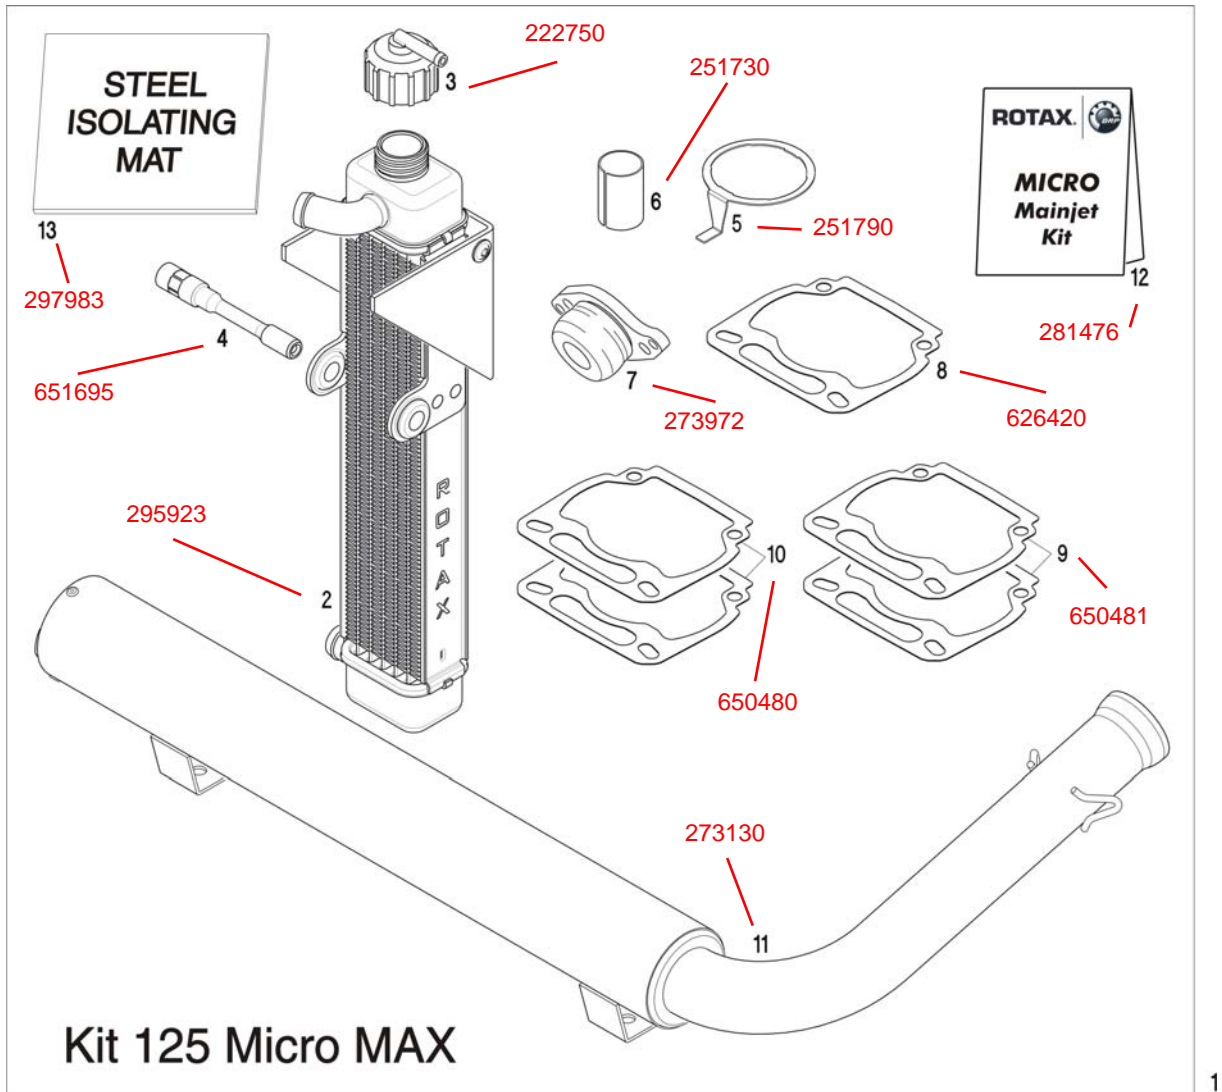

GO ROTAX

FR 125 Max Engine

2012 Part Diagrams

XPS® KART TEC KART GEAR OIL
Part No: 25113 Contents: 100 ml

51) 942674 52) 250311

- B LOCTITE 243
- C LOCTITE 648
- Q SILASTIC 732 RTV

EMPFOHLEN / RECOMMENDED

XPS® KART TEC INSTANT GASKET BLACK
Part No: 25151 Contents: 200 ml

- B LOCTITE 243
- C LOCTITE 648
- I LITHIUM-BASE GREASE
- J CHAIN SPRAY

EMPFOHLEN / RECOMMENDED

XPS® KART TEC WHITE CHAIN SPRAY
 Part No: 25112 Contents: 500 ml
 XPS® KART TEC SYNTHETIC CHAIN SPRAY
 Part No: 25108 Contents: 500 ml

- 15) 281476 (Micro Max Jet Kit)
 281471 (145 - 158)
 281470 (160 - 172)
 281472 (175 - 188)
 281473 (132 - 142)
 281474 (190 - 200)
- Can also be ordered individually.

Q SILASTIC 732 RTV

EMPFOHLEN / RECOMMENDED

XPS® KART TEC INSTANT GASKET BLACK
Part No: 25151 Contents: 200 ml

281556

XPS® KART TEC 2 Stroke Synthetic Oil
Part No: 297460 Contents: 946 ml (1 U.S. QT)

XPS® KART TEC SYNTHETIC CHAIN SPRAY
Part No: 25108 Contents: 500 ml