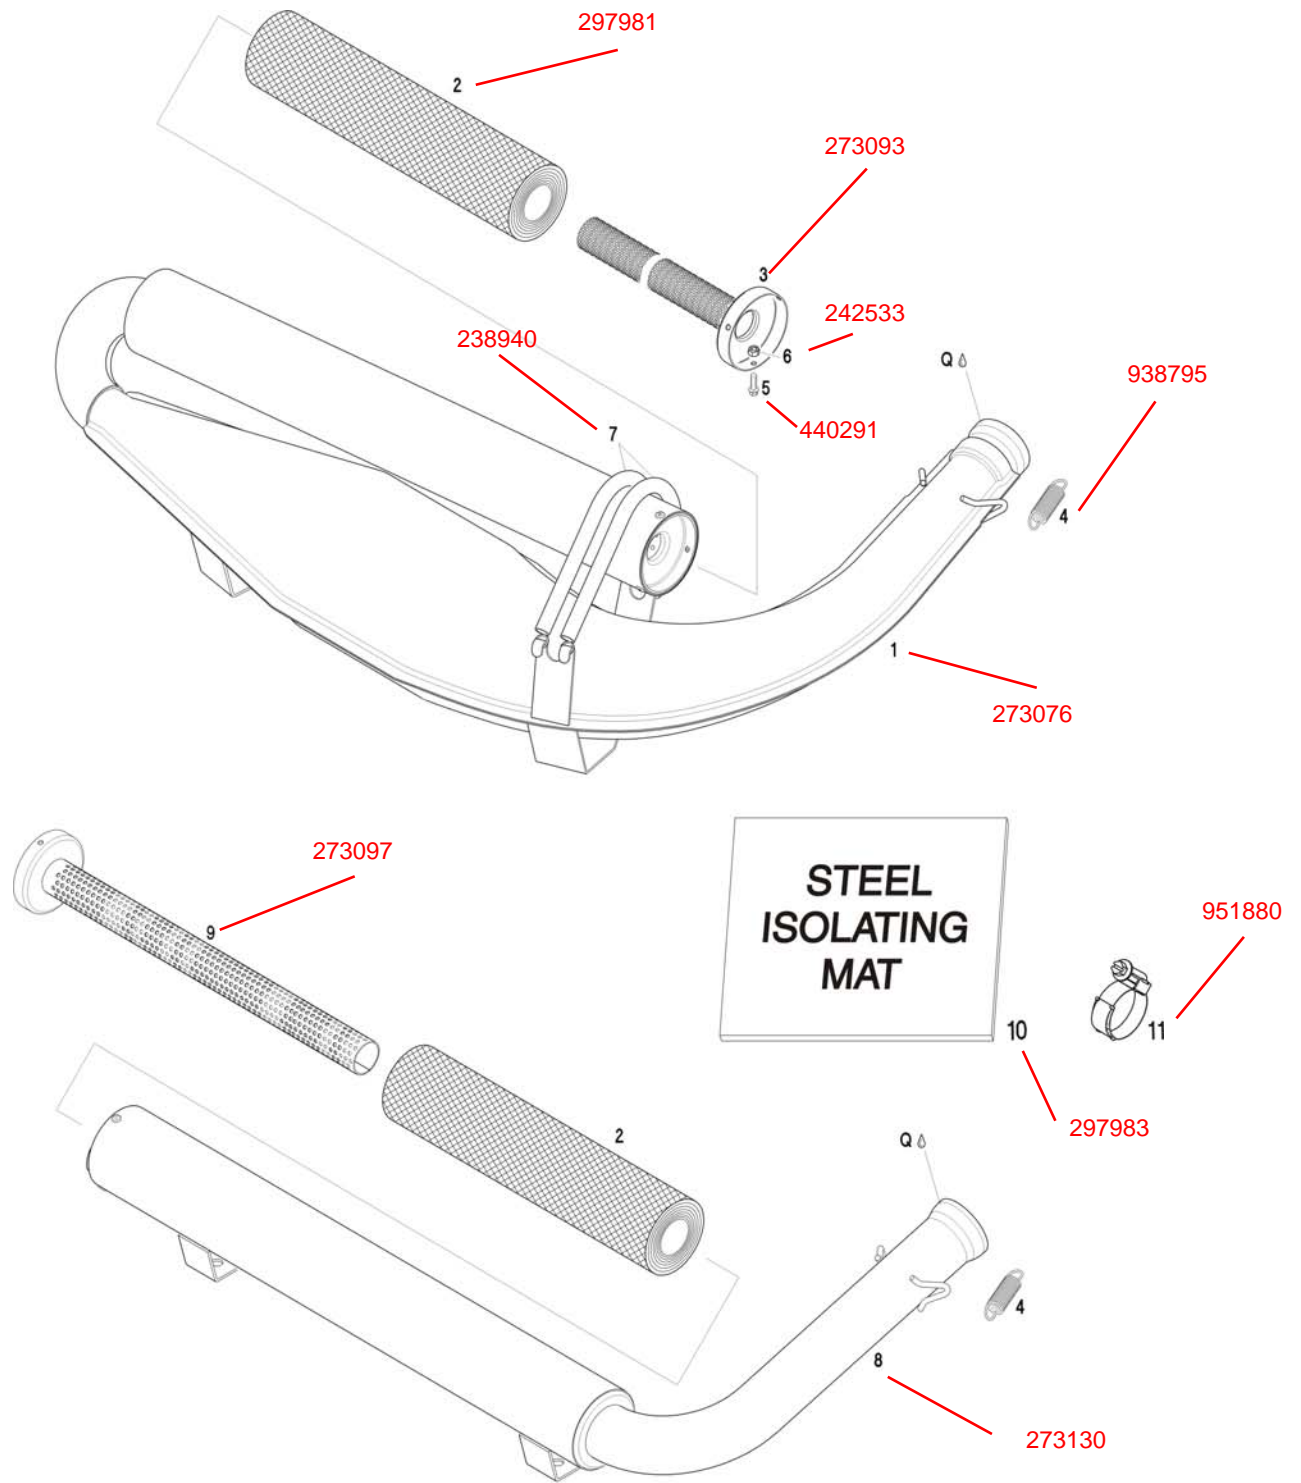

Q .... SILASTIC 732 RTV

EMPFOHLEN / RECOMMENDED

XPS® KART TEC INSTANT GASKET BLACK
Part No: 25151 Contents: 200 ml