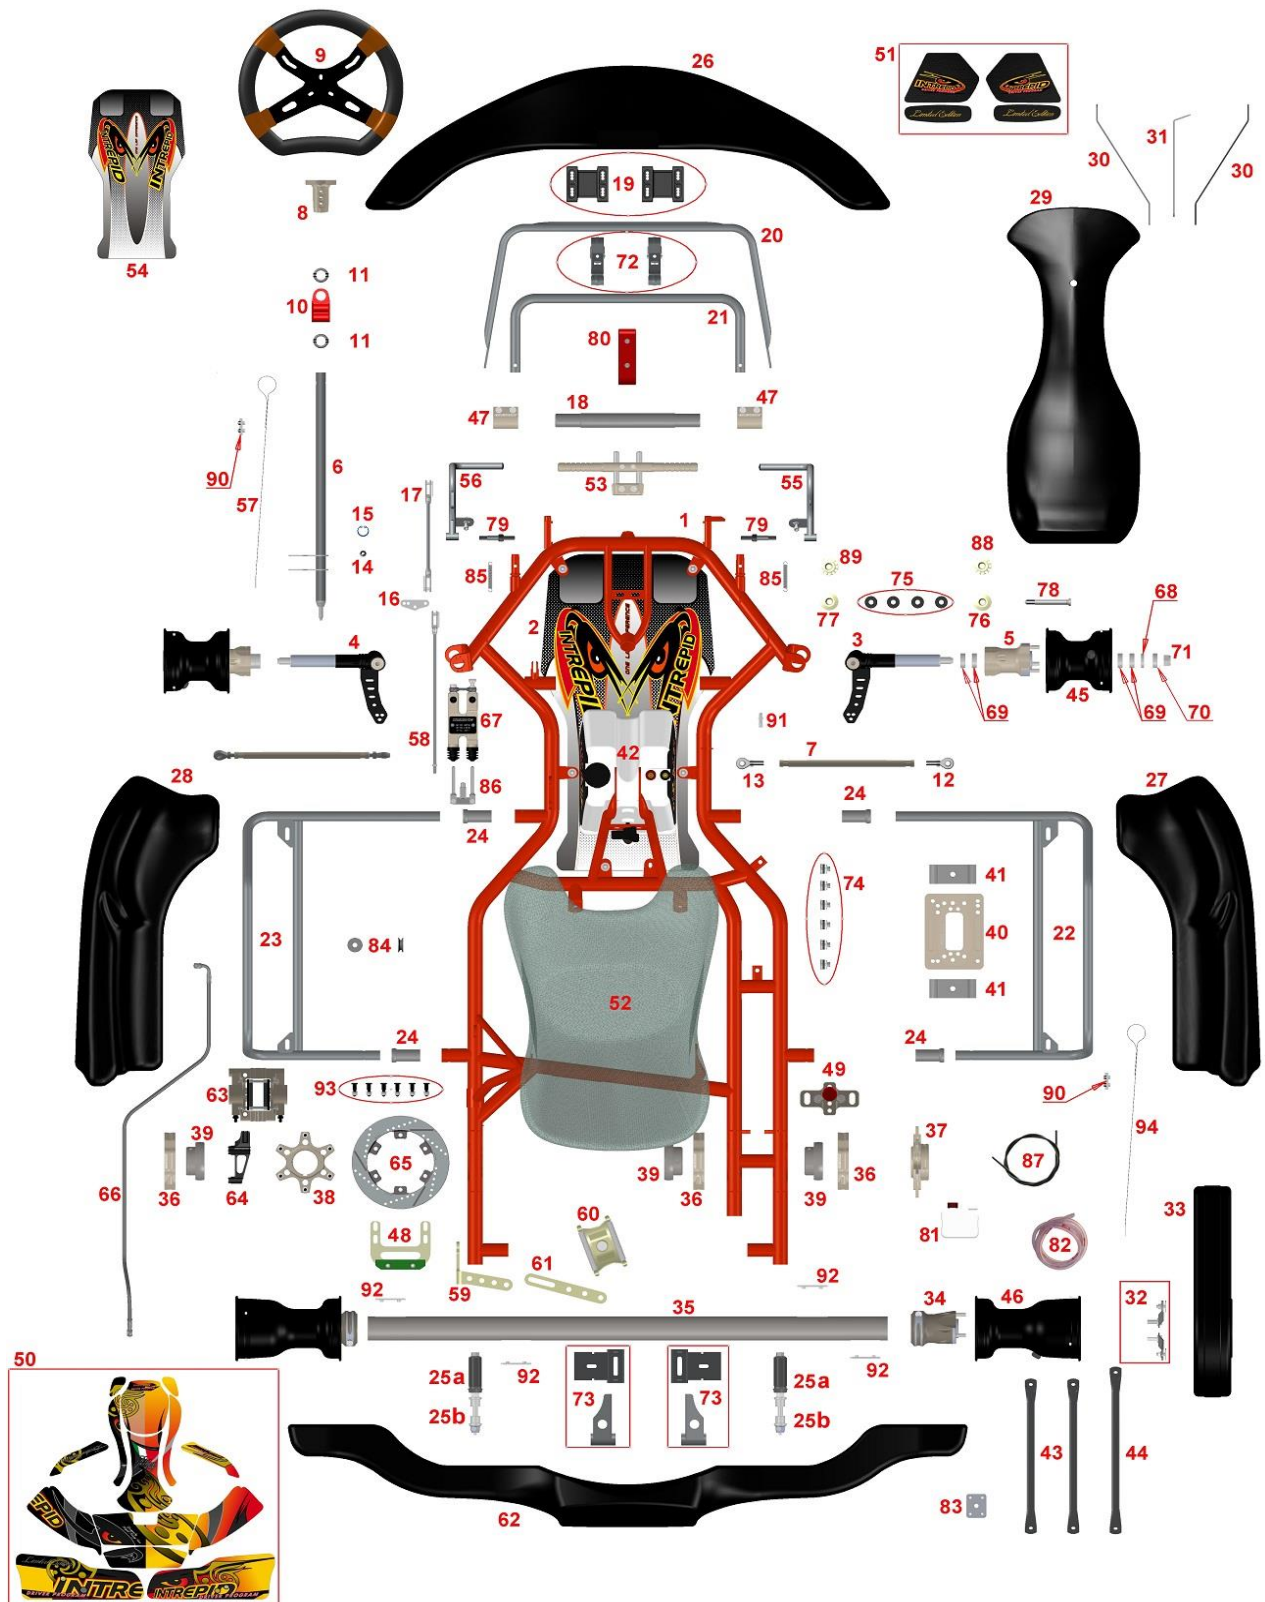

Description	Price
KF CHASSIS MOD. CRUISER MS3 - SIRIUS MS3 - RAPTOR R	\$ 4,595.00

Pos.	Code	Description	Price
1	CRMS3-KF-15	CRUISER MS3 FRAME KF Ø30mm - 80/CH/20	\$ 1,695.00
1A	SIRMS3-KF-15	SIRIUS MS3 FRAME KF Ø30/32mm - 78/CH/20	\$ 1,695.00
1B	RAP-R-11-KF	RAPTOR R FRAME KF Ø30/32mm - 97/CH/11	\$ 1,695.00
2	INT0694-06	RACING FLOOR PLATE	\$ 124.62
3	INT1161SHNDX-15	RIGHT SPINDLE Ø25mm 10,25° - H1 - BLACK - MOD. 2015	\$ 178.96
4	INT1161SHNSX-15	LEFT SPINDLE Ø25mm 10,25° - H1 - BLACK - MOD. 2015	\$ 178.96
5	INT1064L95-15	FRONT HUBS L.95mm - KZ/KF STANDARD bearing Ø25mm- 2015	\$ 110.58
6	INT1039-15	STEERING COLUMN L. 490mm - MOD. 2015	\$ 69.46
7A	INT0983-07	TIE ROD L.270mm TITAN GOLD (CRUISER / RAPTOR)	\$ 24.32
7B	INT0983-15	TIE ROD L.282mm TITAN GOLD (SIRIUS)	\$ 24.61
8	ST052TG-08	KF/KZ INCLINED STEERING WHEEL HUB - 3 HOLES - TITAN-GOLD	\$ 65.55
9	INT0144-05	STEERING WHEEL WITH 4 SPOKES Ø330mm - MOD. RACE UNIVERSAL	\$ 213.98
10	ST079RS-05	STEERING COLUMN SUPPORT - NYLON - 2 HOLES - RED	\$ 11.29
11	ST001TG-08	STEERING LOCKING COLUMN BUSH TITAN GOLD	\$ 7.58
12	ST110DX-05	RIGHT UNIBALL M8 - AC	\$ 15.75
13	ST110SX-05	LEFT UNIBALL M8 - AC	\$ 15.75
14	ST046-05	UNIBALL FOR STEERING COLUMN PB8	\$ 17.42
15	ST051-05	SNAP RING Ø22mm FOR STEERING COLUMN UNIBALL	\$ 0.84
16	LAMATF	BLADE FOR BRAKE TIE ROD	\$ 8.55
17	TFM6P	BRAKE TIE ROD M6 FOR PEDAL	\$ 18.05
18	INT0970-07	NYLON FRONT STABILIZER ROD Ø28mm	\$ 40.60
19	AFS.00036	FASTENING PLAC FOR FRONT SPOILER NA2 (2 PZ.)	\$ 15.66
20	INTPASNA2	HIGHT FRONT BUMPER MOD. NA2 - CHROMIUM PLATED	\$ 42.07
21	INTPAINA2	LOW FRONT BUMPER MOD. NA2 - CHROMIUM PLATED	\$ 26.41
22	SCO.0095D	RIGHT BODYWORK SUPPORT NA2	\$ 70.45
23	SCO.0095S	LEFT BODYWORK SUPPORT NA2	\$ 70.45
24	INT0662-06	FASTENING WASHER IN TEFLON FOR LATERAL BUMPER	\$ 5.05
25A	INT0677TG-08	REAR BUMPER FASTENING KIT Ø30 (CRUISER / RAPTOR)	\$ 32.09
25B	INT0678TG-08	REAR BUMPER FASTENING KIT Ø32mm (SIRIUS)	\$ 32.09